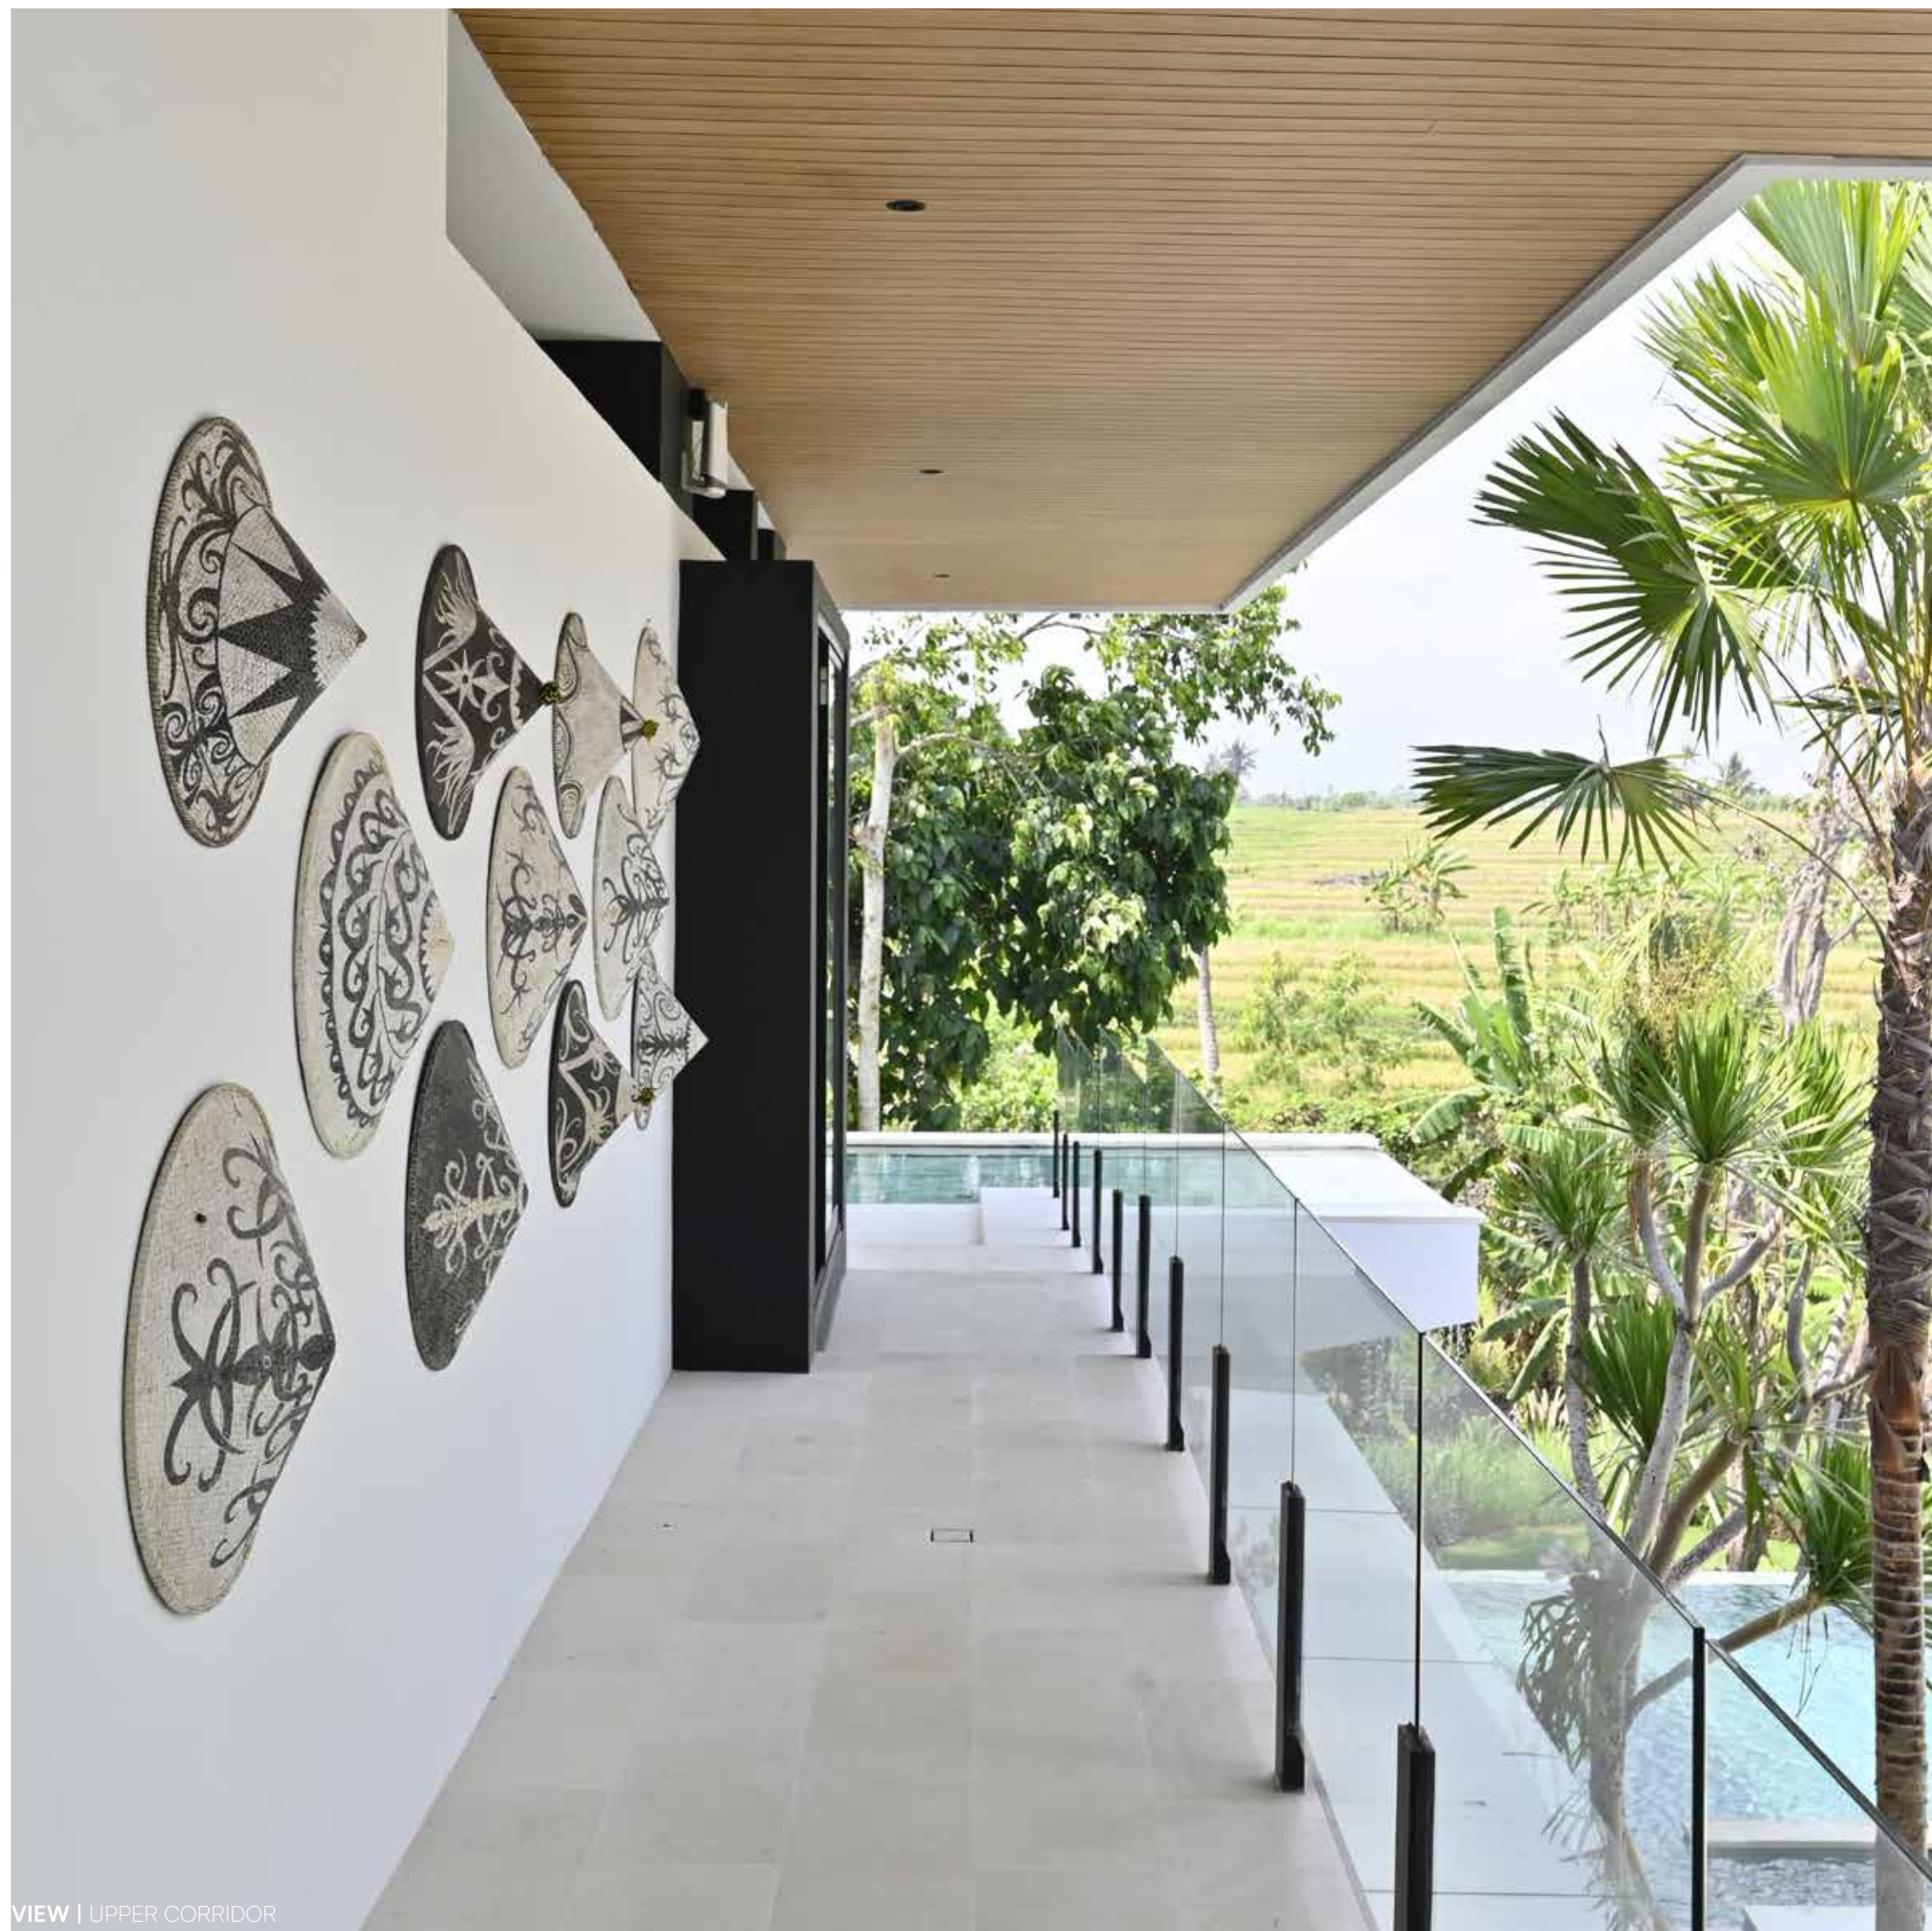

VIEW | UPPER CORRIDOR