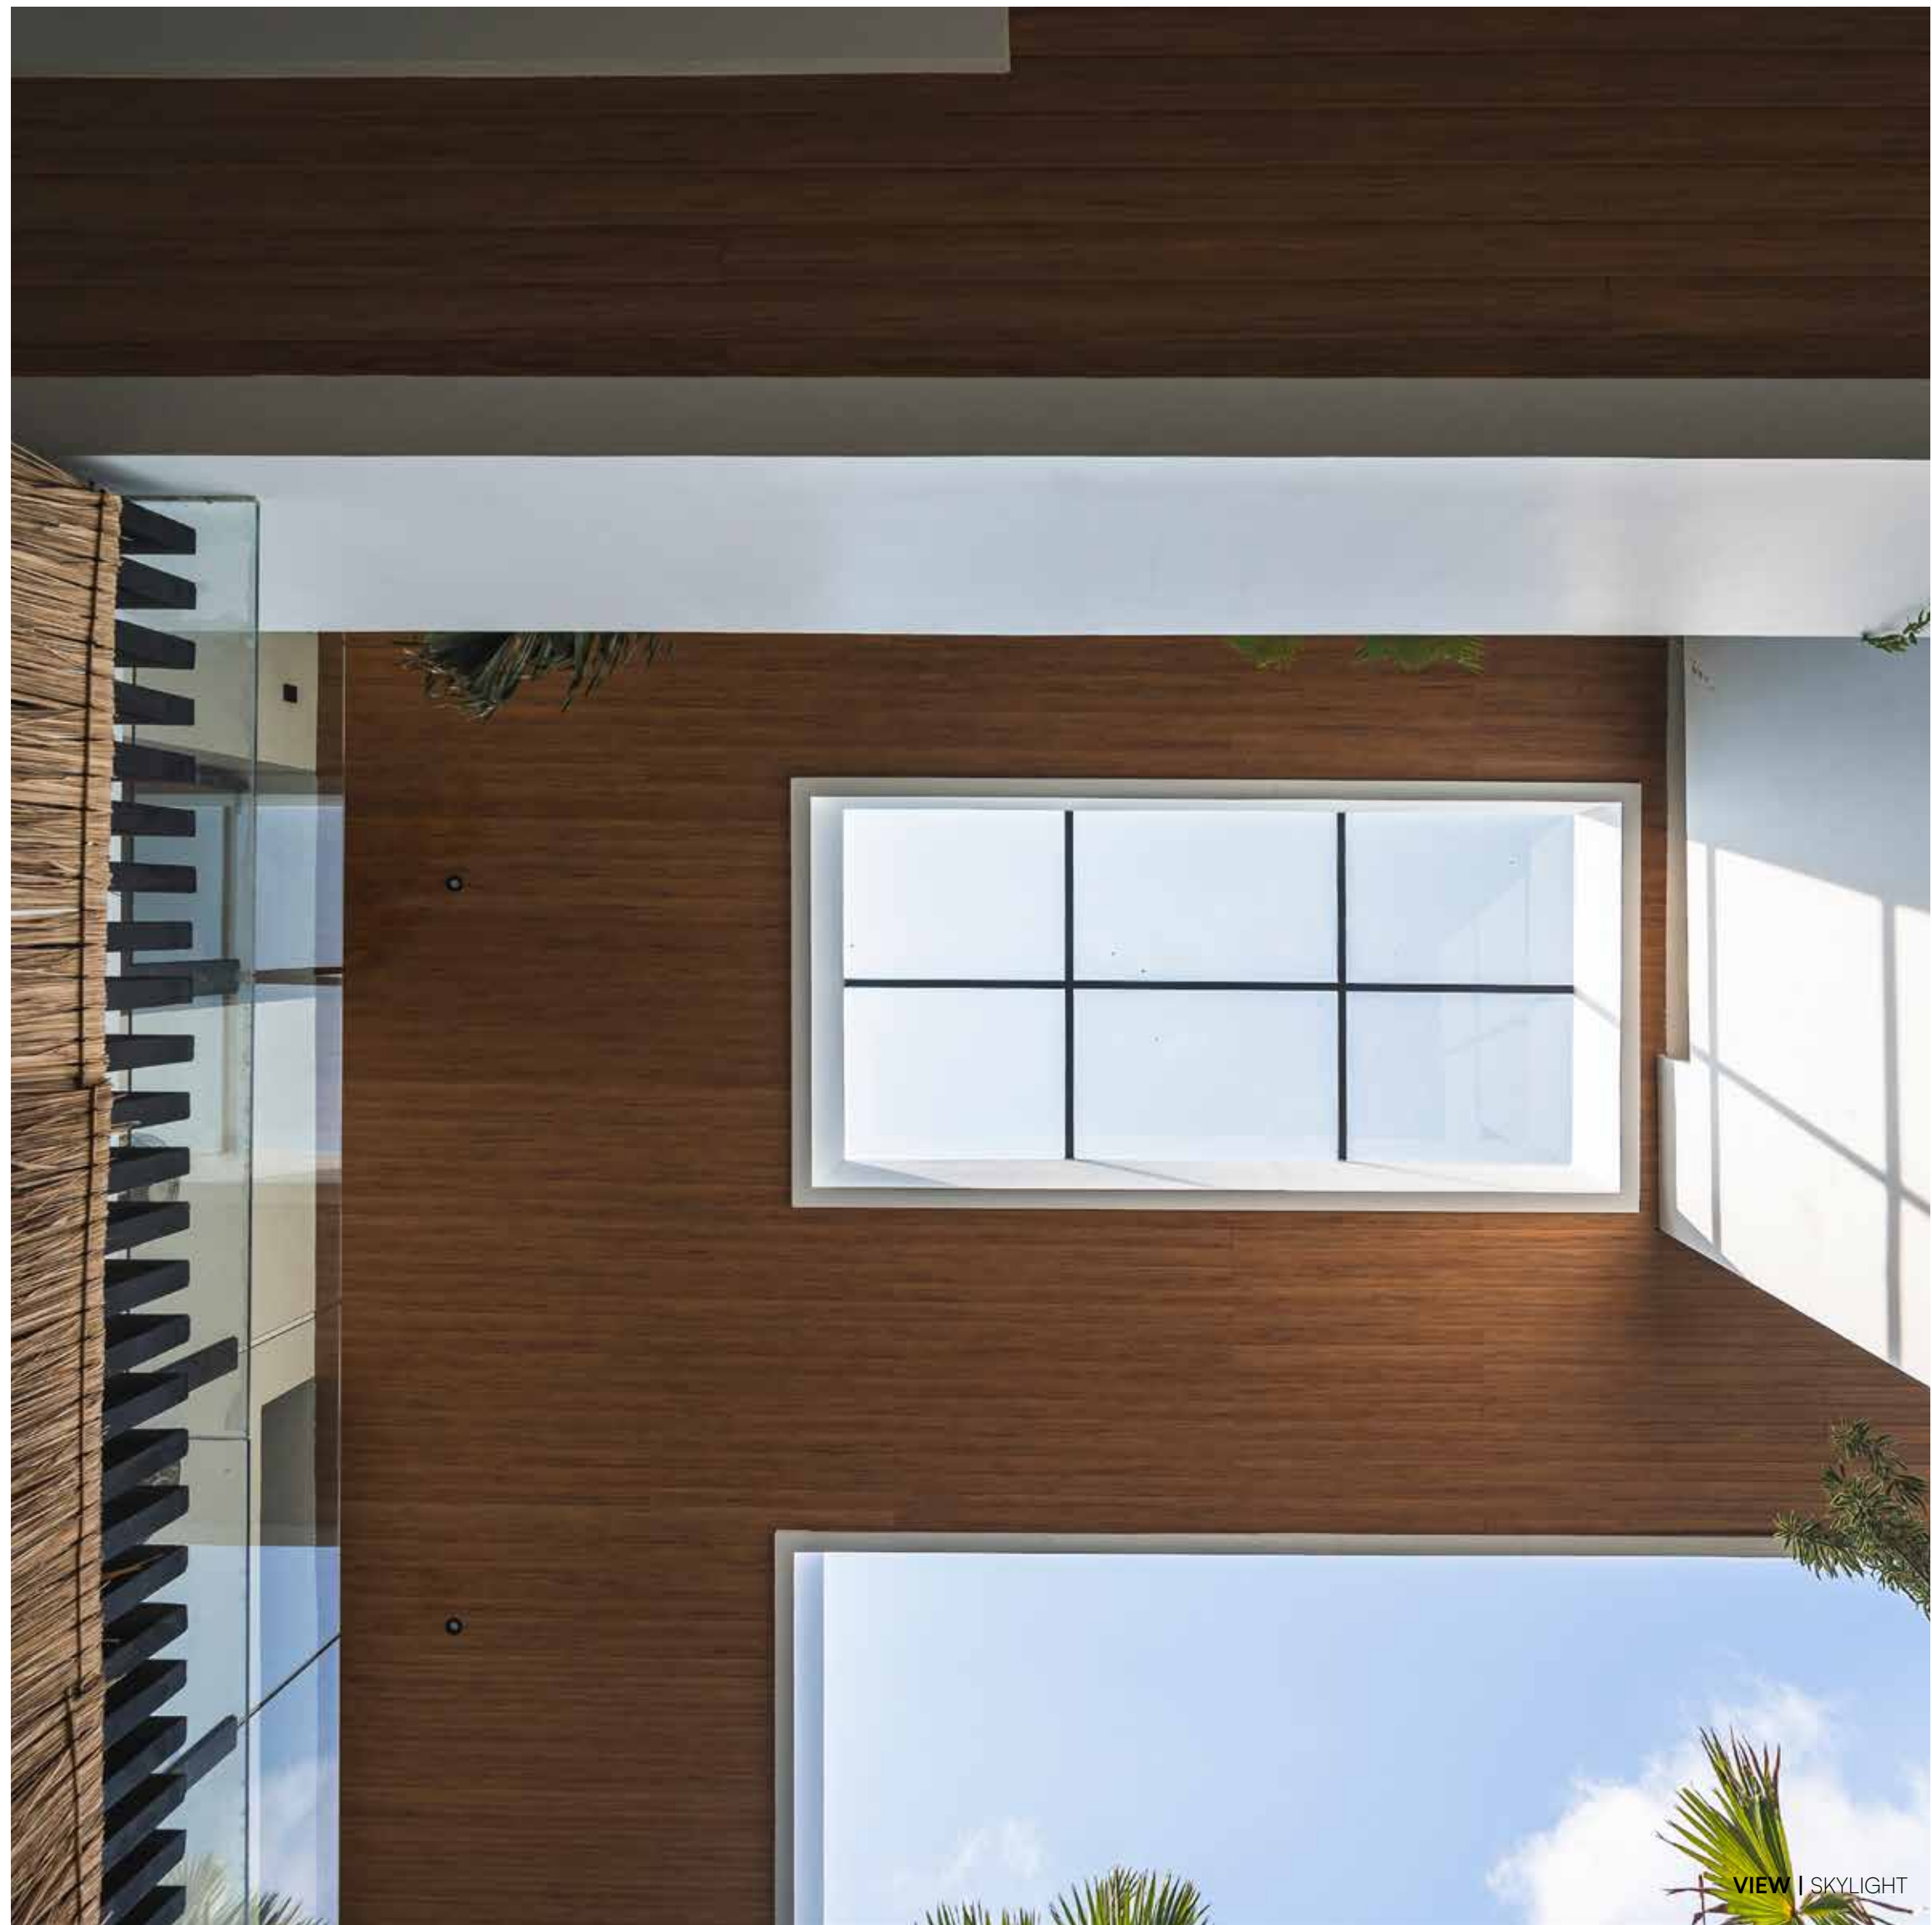

Tumbak Bayuh

Set in the vibrant area of Canggu, this modern contemporary villa epitomizes luxury and sophistication. Designed with clean lines and an open-plan layout, the space is infused with natural light and an airy feel. The sleek interiors feature a harmonious blend of minimalist design and warm, inviting materials, creating a perfect balance of comfort and elegance. Expansive living areas seamlessly connect to beautifully landscaped gardens and a stunning infinity pool, offering a serene oasis for relaxation. With its proximity to trendy cafes, pristine beaches, and lively surf spots, this villa is an ideal retreat for those seeking both tranquility and the dynamic lifestyle. Villa Nica is not just a home; it's an immersive experience, embodying the perfect fusion of contemporary design and Bali's rich natural beauty.

VIEW | ENTRANCE

ENTRANCE | The entrance of Villa Nica captivates with its striking simplicity and elegance. A pair of oversized, minimalist doors made of rich wood stands as a bold focal point, inviting guests into a world of tranquility and style. Flanking the entrance, meticulously curated landscaping features lush tropical plants and vibrant flowers, creating a welcoming atmosphere that enhances the villa's contemporary aesthetic. The path leading to the doors is lined with smooth stones, harmonizing with the natural surroundings while guiding visitors to the heart of the home. Ambient lighting subtly illuminates the entrance, highlighting the architectural details and the beauty of the landscape as day turns to night. This thoughtfully designed entryway not only sets the tone for the villa but also reflects the seamless integration of modern design with Bali's enchanting nature.