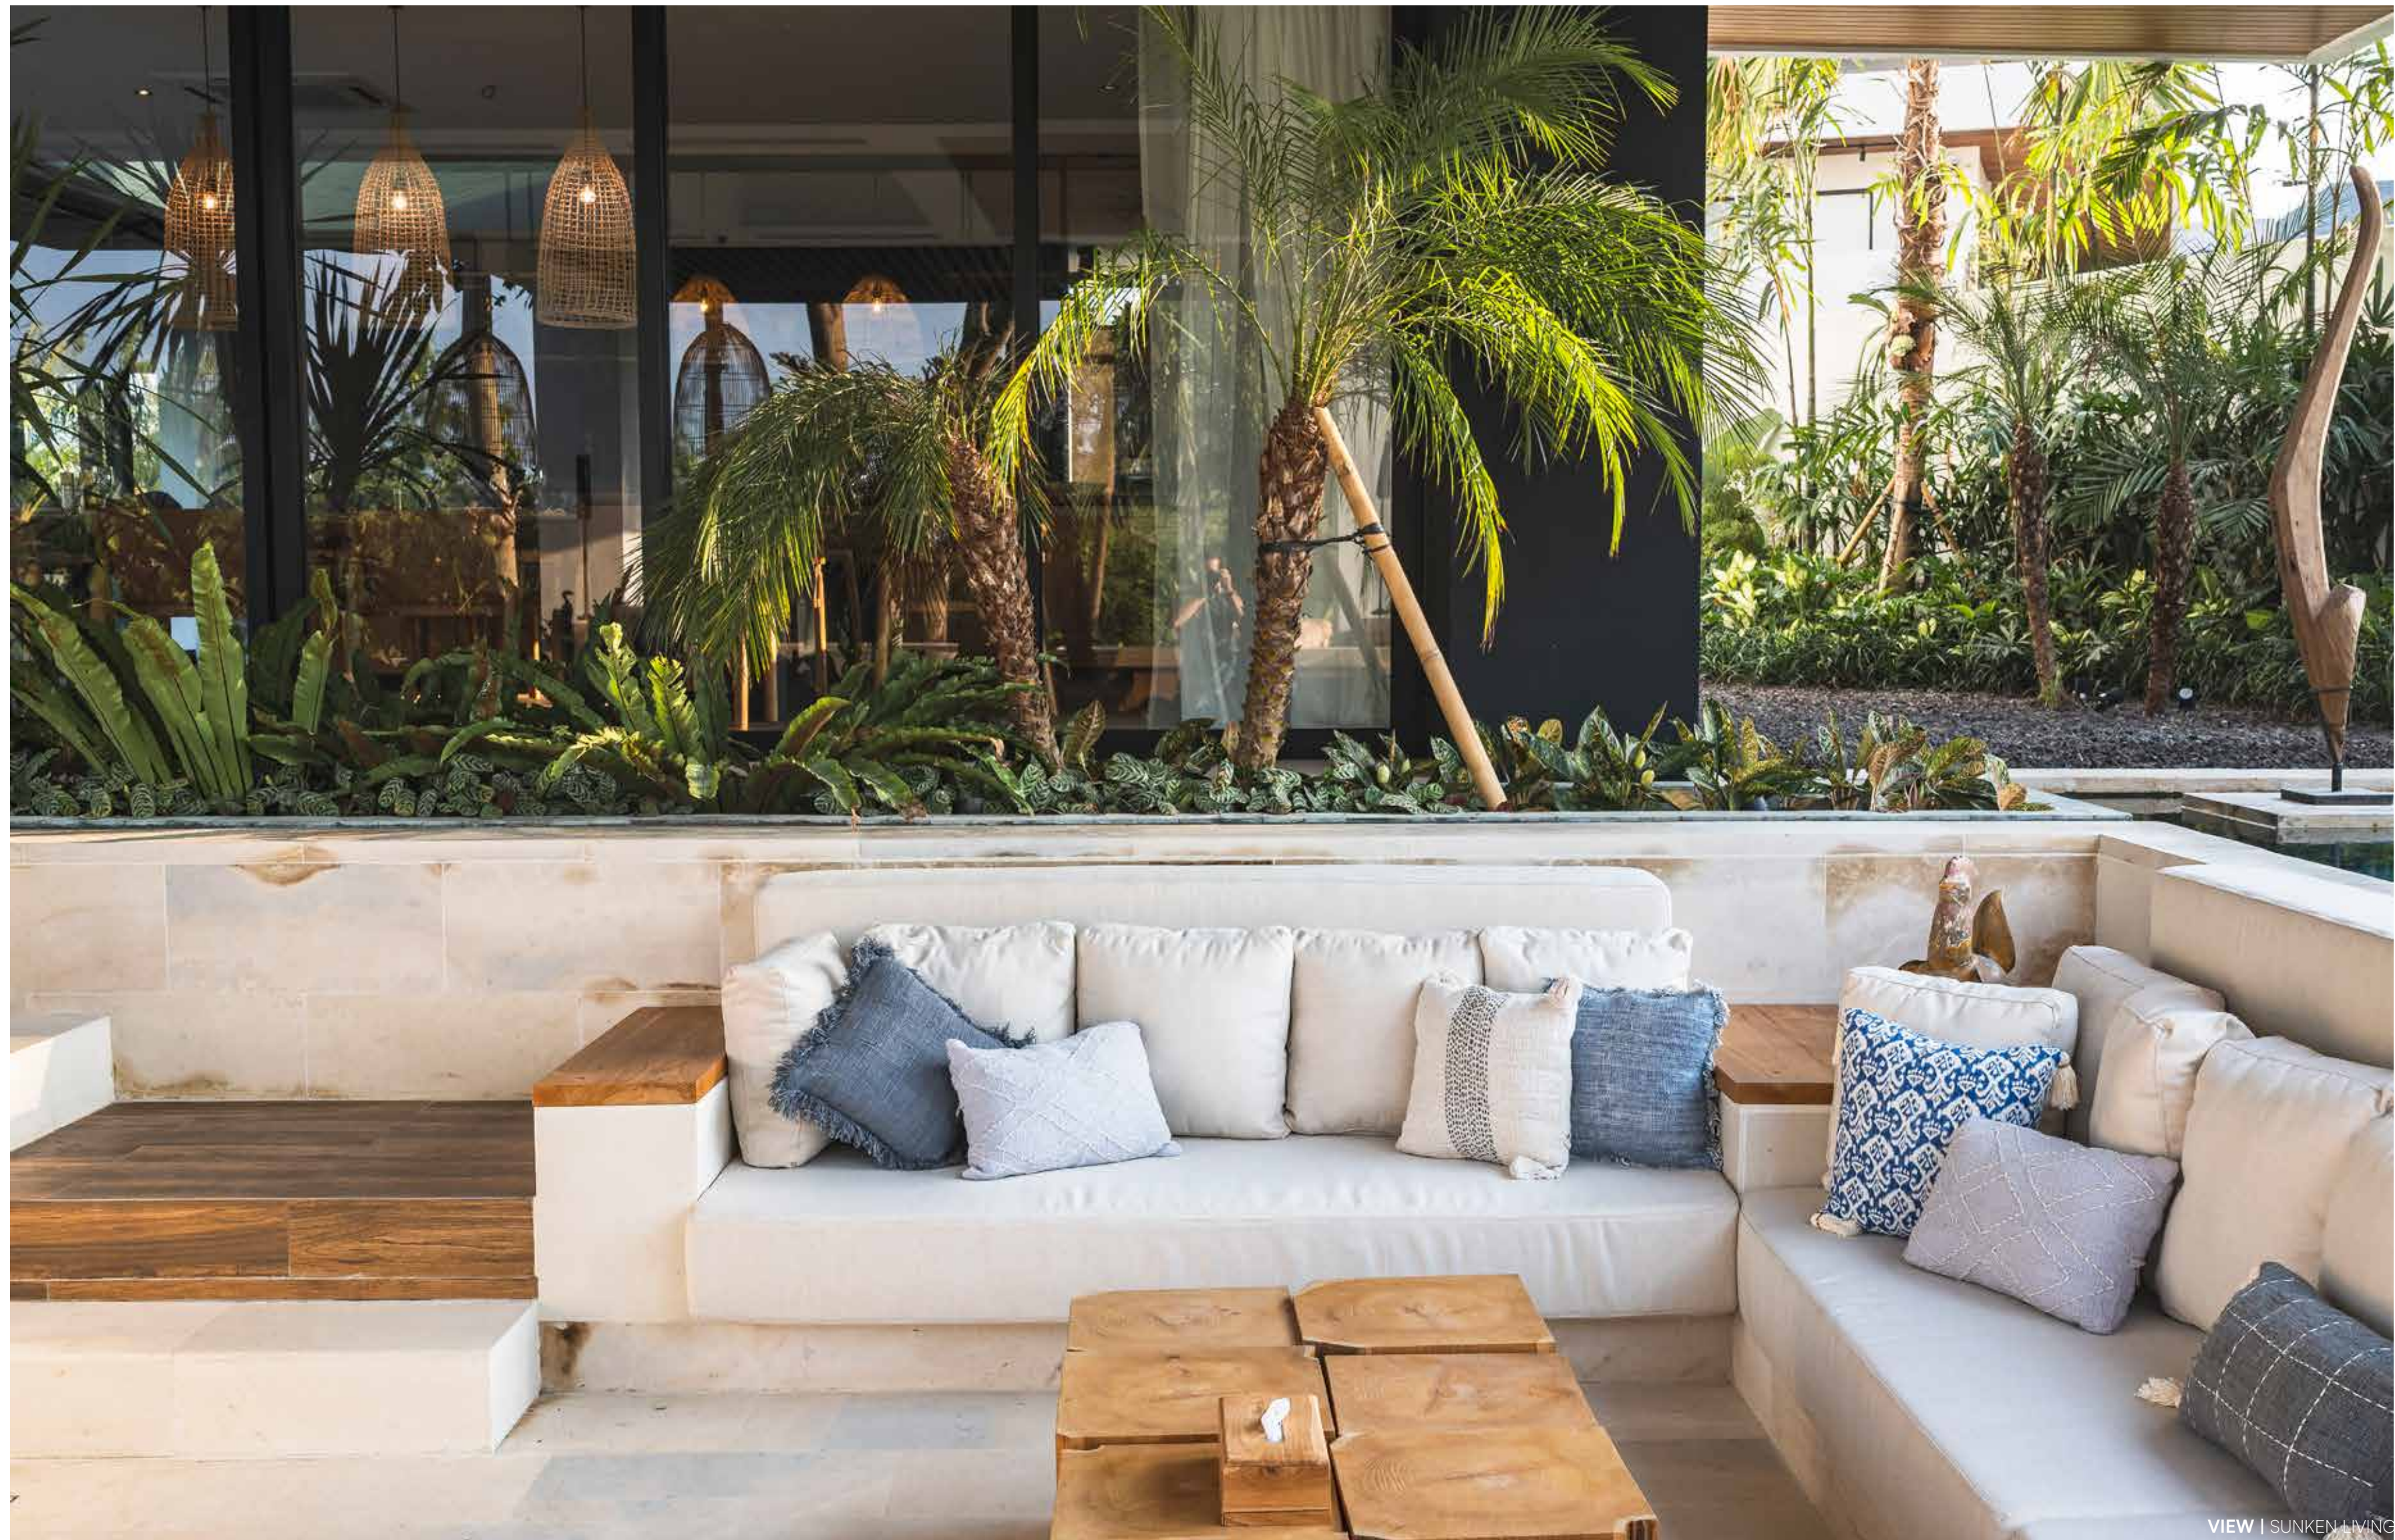

VIEW | SUNKEN LIVING

SUNKEN LIVING | Nestled beside the expansive pool, this unique space is designed to enhance relaxation and social interaction. With its cozy, sunken design, the living area invites you to sink into plush cushions while enjoying panoramic views of the lush rice fields that stretch beyond. The decor blends natural materials with contemporary aesthetics, featuring wooden accents and soft textiles that evoke a warm, inviting atmosphere. Thoughtful landscaping frames the space, incorporating tropical plants that enhance the serene vibe. Whether lounging with a book, entertaining friends, or simply soaking in the breathtaking views, this sunken living area provides a perfect harmony of comfort and nature, embodying the essence of Bali's tranquil lifestyle. The space seamlessly blend style and functionality, creating an inviting space for culinary creativity and social gatherings.