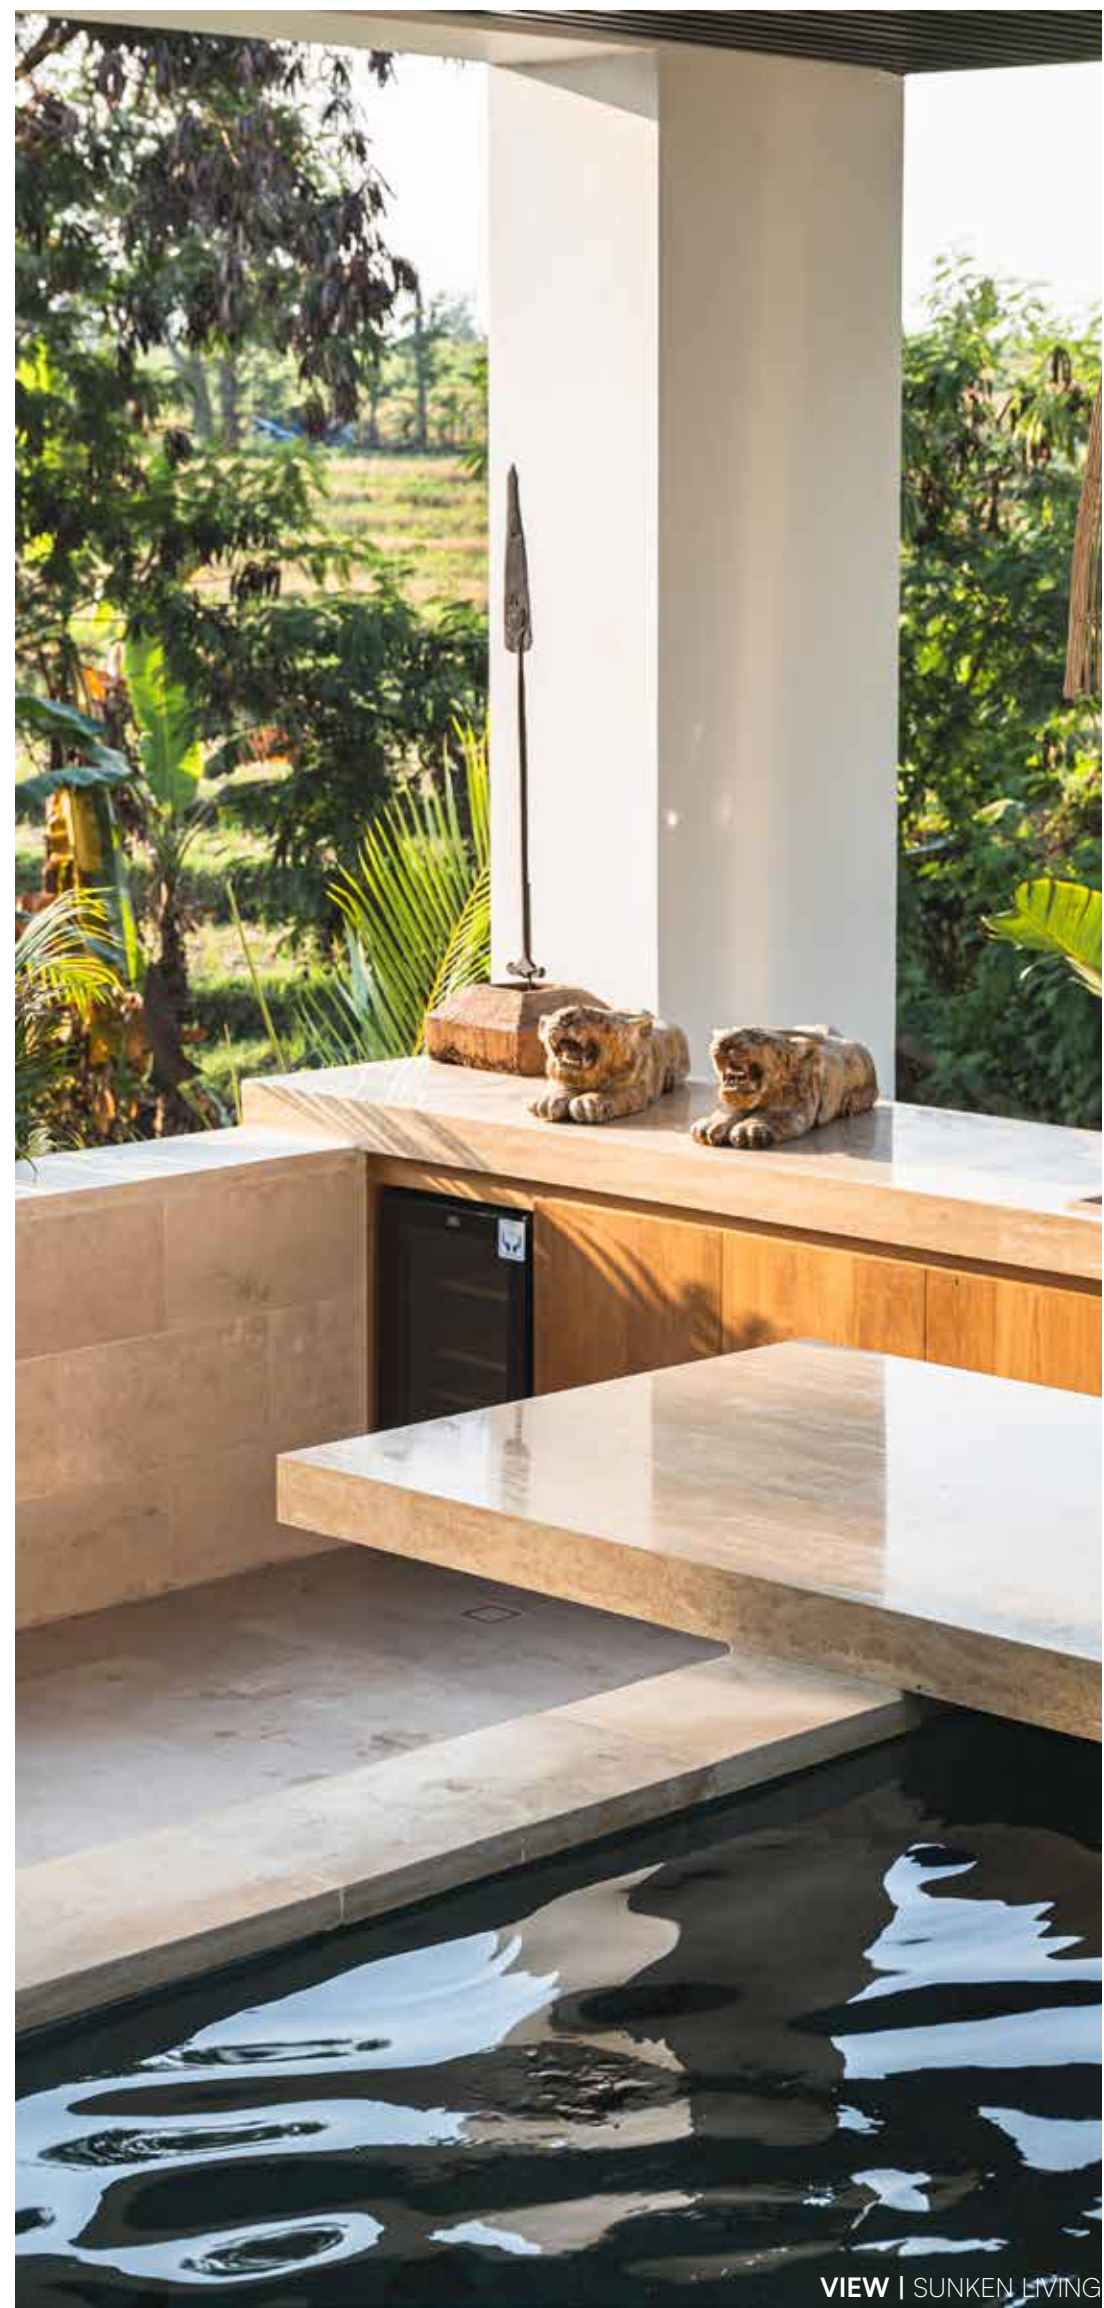

VIEW | SUNKEN LIVING