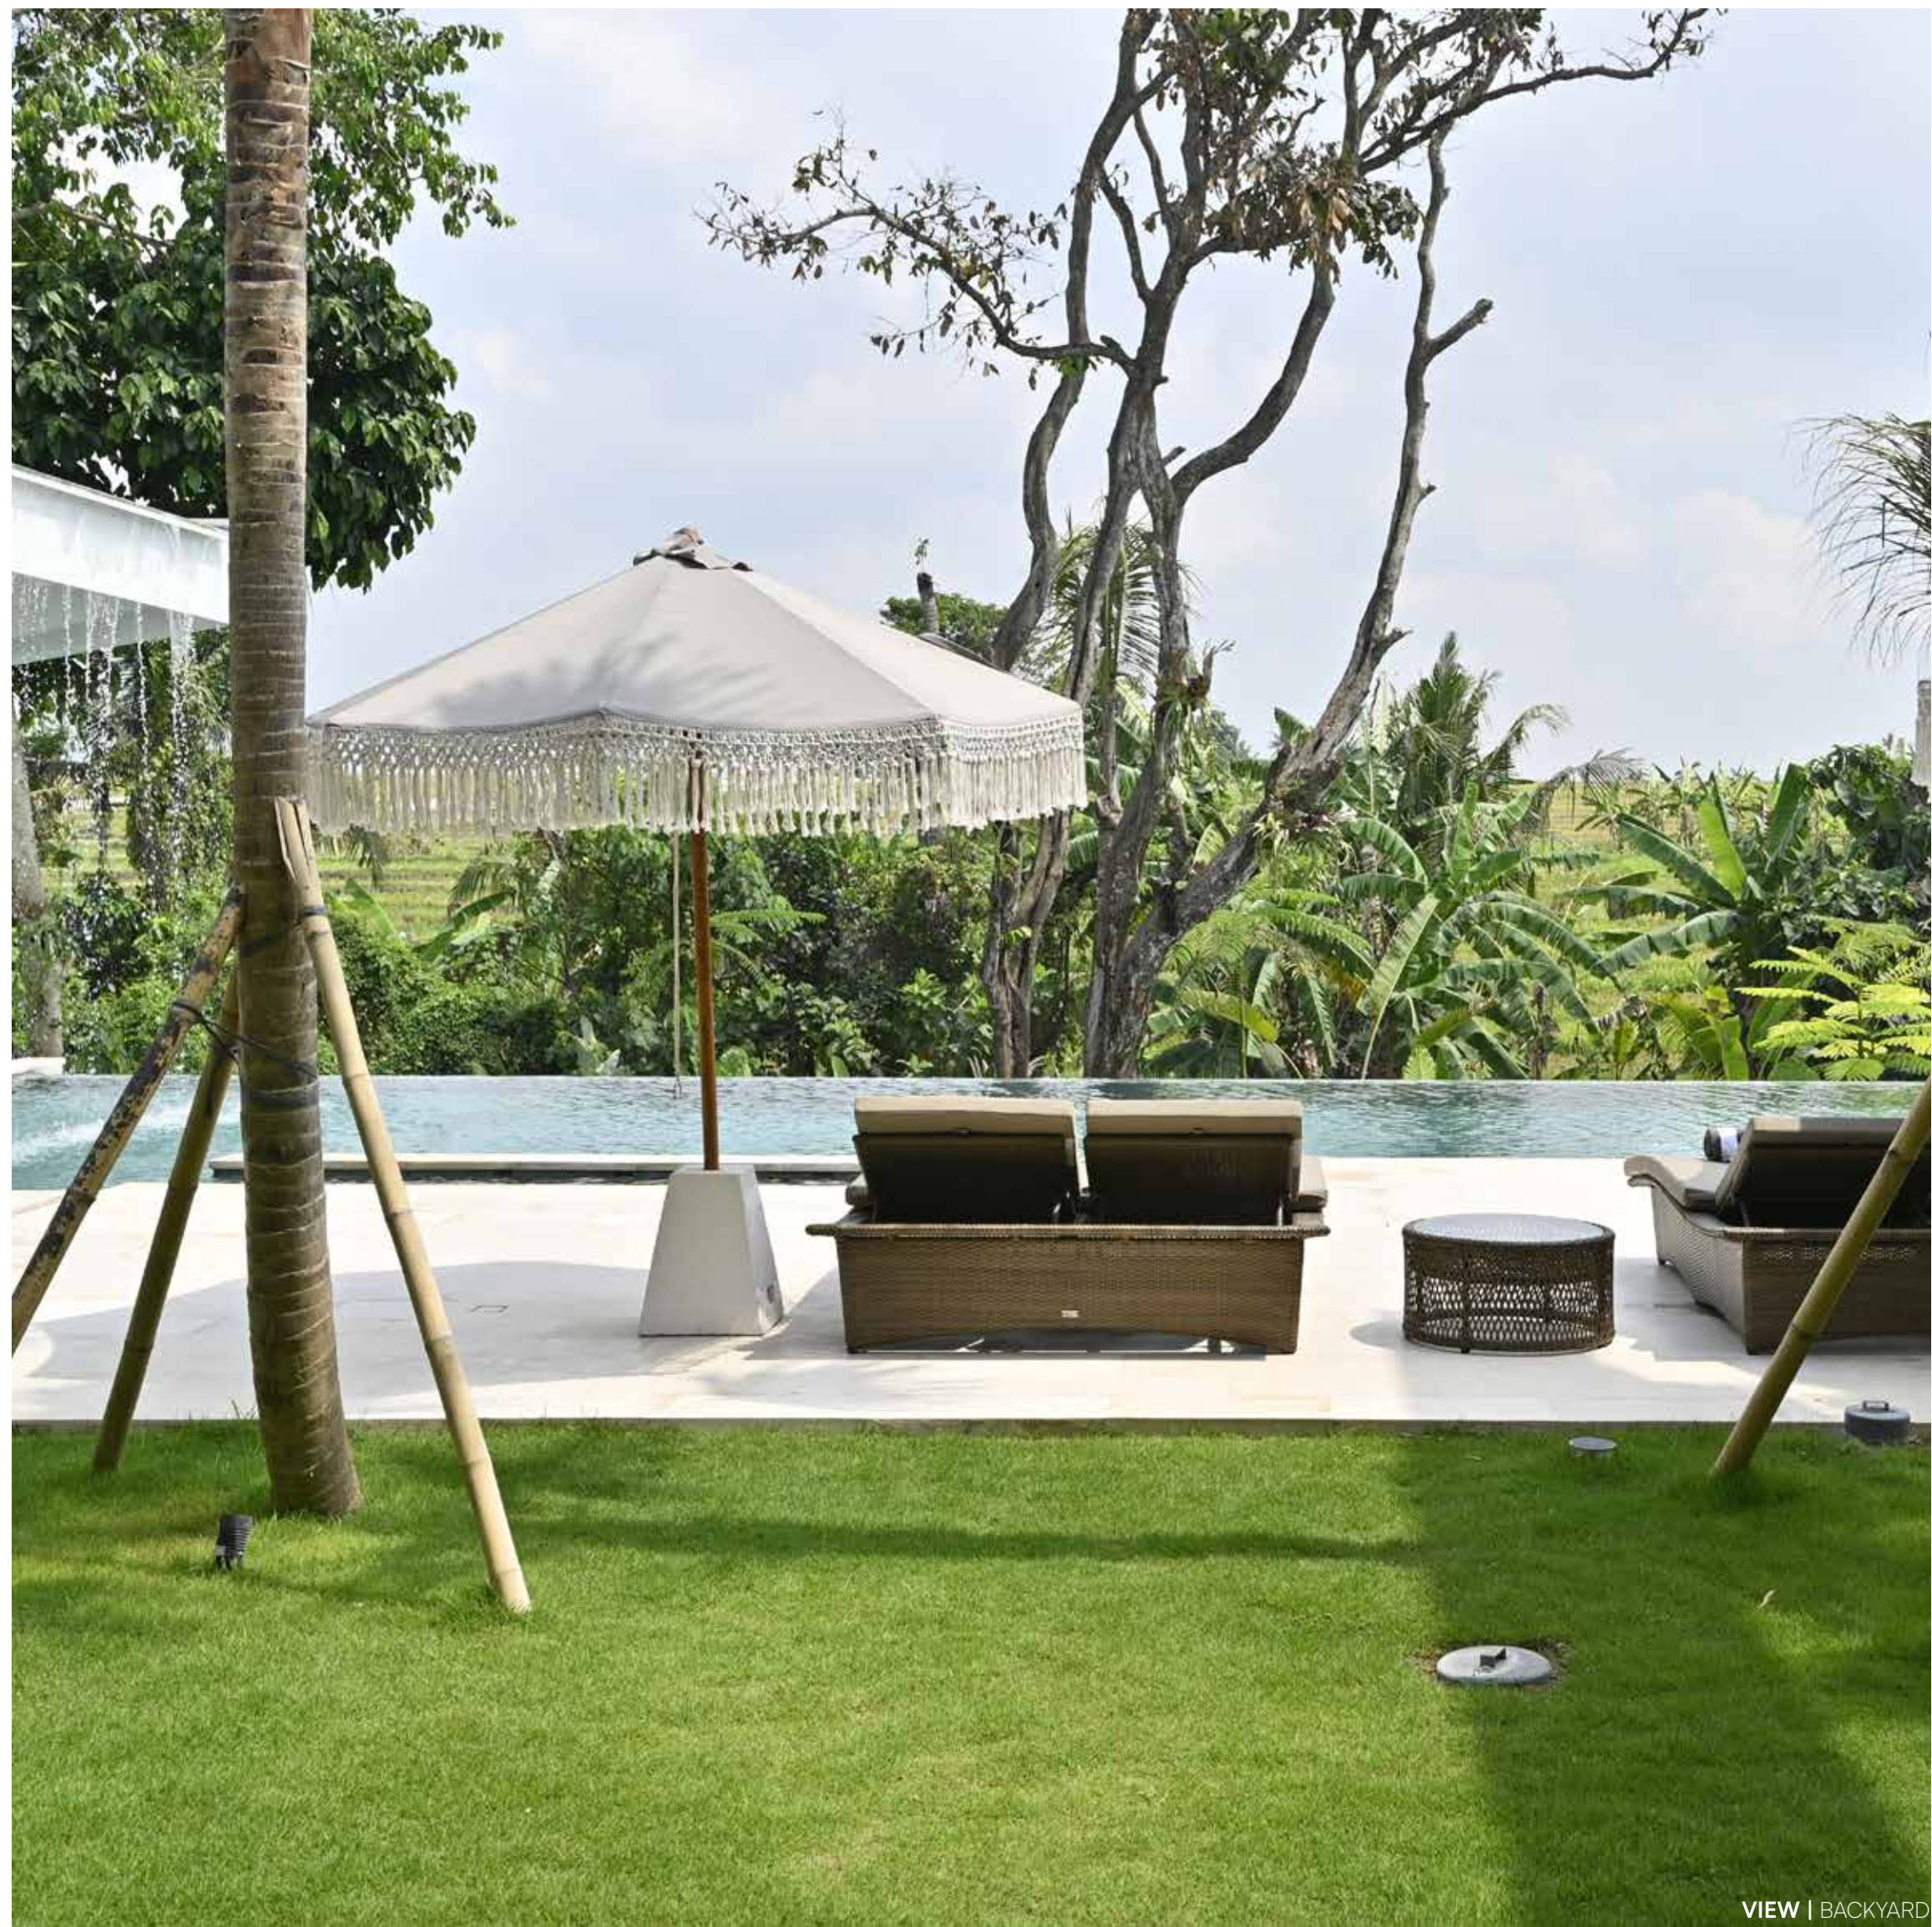

Tumbak Bayuh

Set in the vibrant area of Canggu, this modern contemporary villa epitomizes luxury and sophistication. Designed with clean lines and an open-plan layout, the space is infused with natural light and an airy feel. The sleek interiors feature a harmonious blend of minimalist design and warm, inviting materials, creating a perfect balance of comfort and elegance. Expansive living areas seamlessly connect to beautifully landscaped gardens and a stunning infinity pool, offering a serene oasis for relaxation. With its proximity to trendy cafes, pristine beaches, and lively surf spots, this villa is an ideal retreat for those seeking both tranquility and the dynamic lifestyle. Villa Nica is not just a home; it's an immersive experience, embodying the perfect fusion of contemporary design and Bali's rich natural beauty.

VIEW | UPPER CORRIDOR

VIEW | BACKYARD

VIEW | FRONTYARD

VIEW | PALM TREE

MAIN GARDEN | The main garden of this villa is a breathtaking tropical paradise, designed to evoke tranquility and natural beauty. Lush greenery surrounds the space, featuring a harmonious blend of palm trees, vibrant flowers, and exotic plants that create a serene backdrop. Meandering pathways guide you through the garden, allowing for leisurely strolls amid the vibrant flora. The garden seamlessly integrates with the villa's architecture, enhancing the indoor-outdoor living experience that Bali is renowned for. This enchanting outdoor space is not just a garden; it's a sanctuary that invites you to unwind and appreciate the beauty of tropical living.