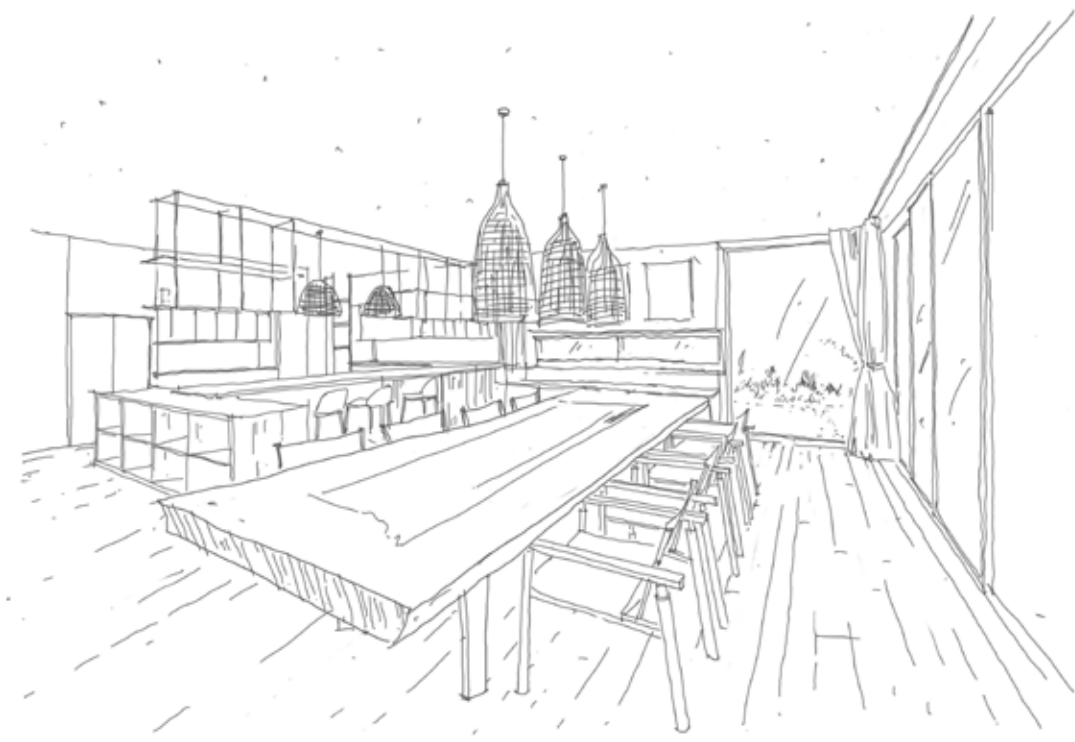

VIEW | SWIMMING POOL STAIRS

VIEW | SWIMMING POOL

VIEW | LIVING ROOM

VIEW | LIVING ROOM

LIVING AREA | This space beautifully embodies modern contemporary design while embracing a touch of traditional charm. At its center, a spacious, plush sofa set invites relaxation and social gatherings, its clean lines and neutral tones creating a serene backdrop. Surrounding the living area, carefully selected antique decorations add character and warmth, creating a harmonious contrast to the sleek furnishings. The open living concept floods the space with natural light, blurring the lines between indoor and outdoor living and providing stunning views of the lush landscape. Thoughtful accents, such as handwoven textiles and artisanal pottery, enhance the room's inviting atmosphere, celebrating Bali's rich cultural heritage. Adding to the room's unique character, a selection of beautiful paintings brings bursts of color and creativity to the walls, celebrating the region's artistic heritage. With its perfect blend of comfort, style, and authenticity, this living room serves as a tranquil retreat that reflects the essence of modern luxury in a tropical paradise.