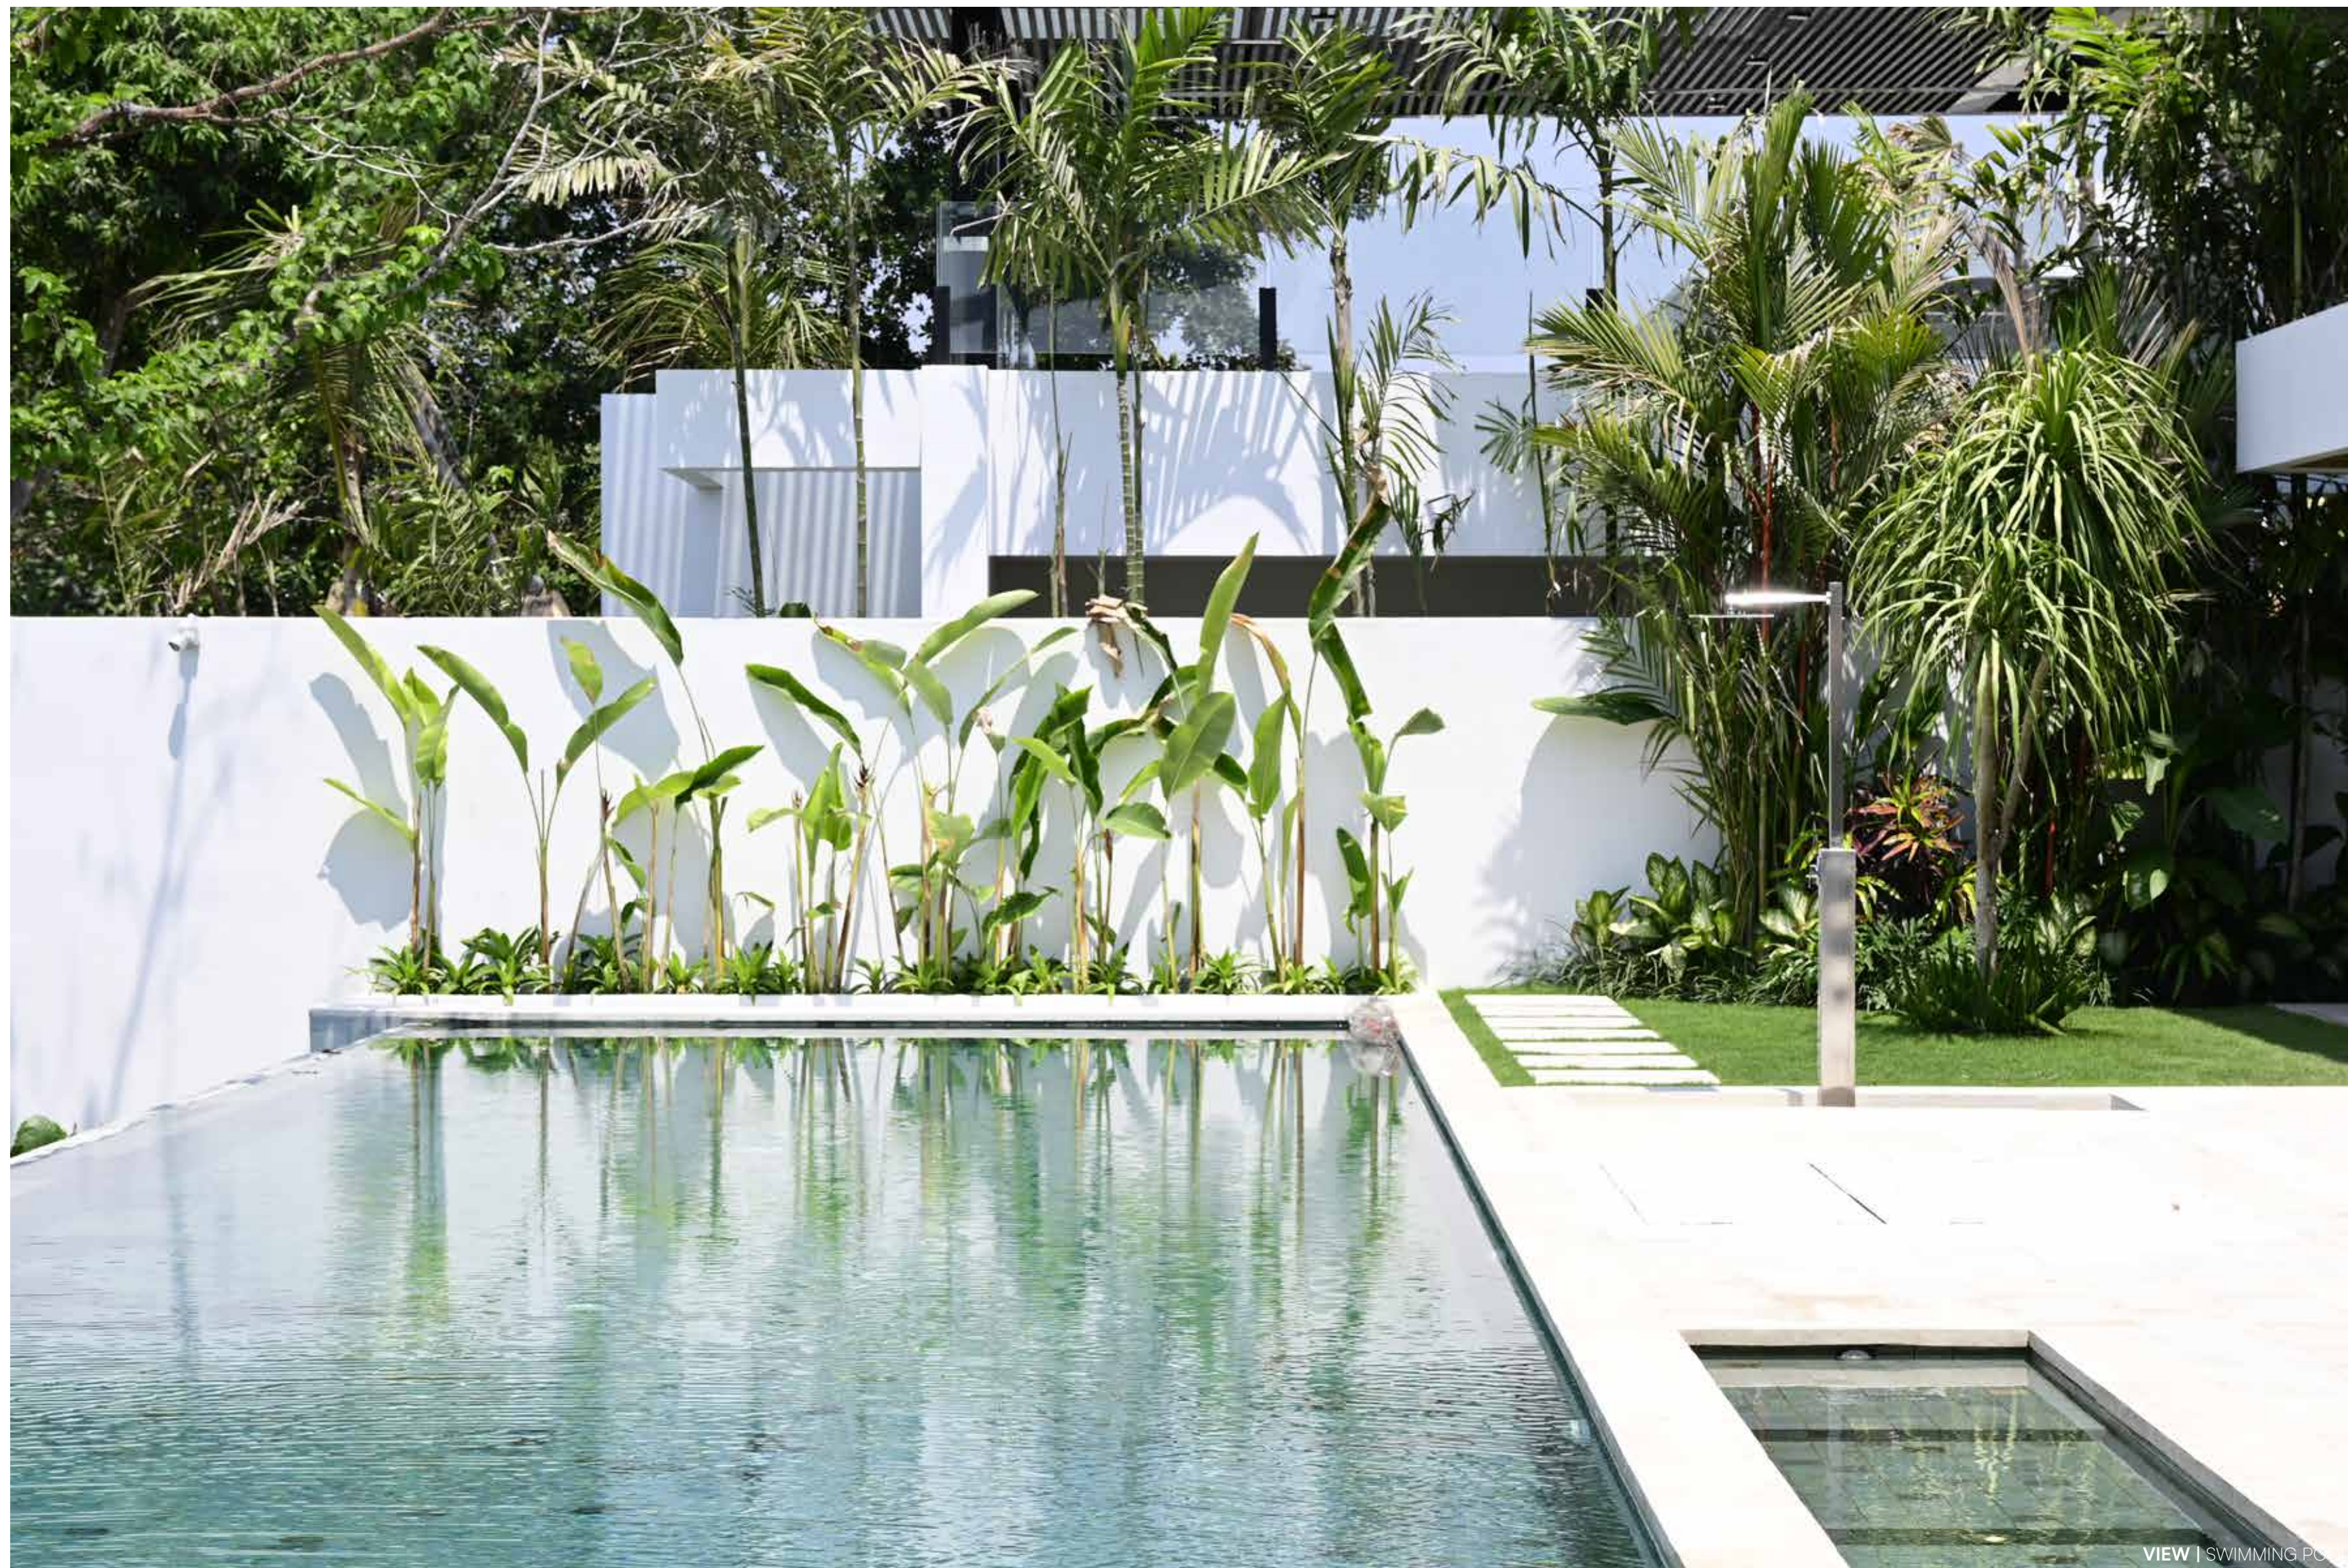

VIEW | SWIMMING POOL