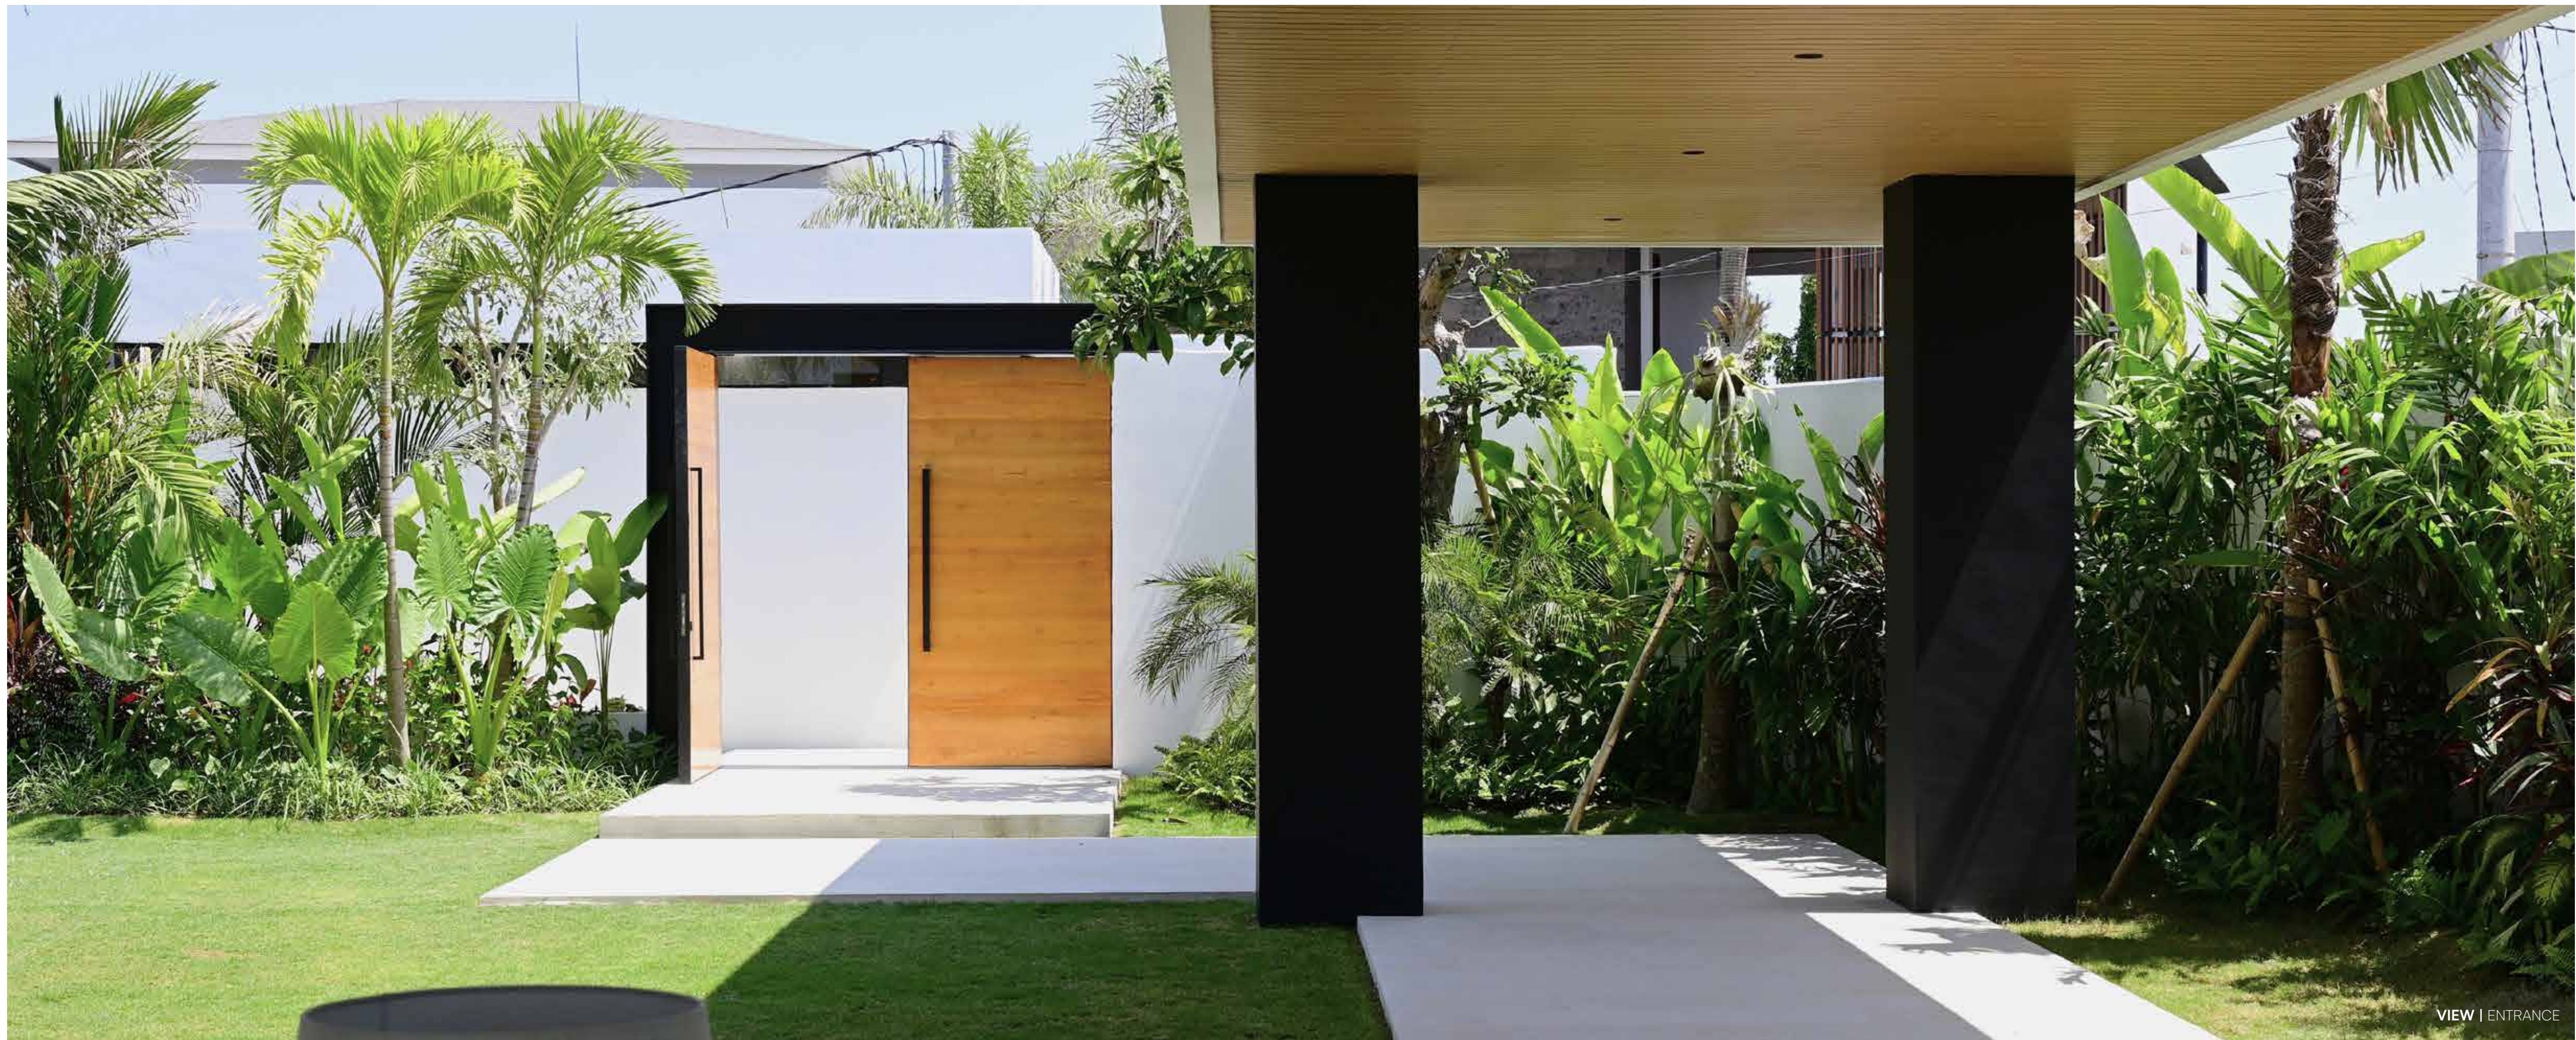

Tumbak Bayuh

Set in the vibrant area of Canggu, this modern contemporary villa epitomizes luxury and sophistication. Designed with clean lines and an open-plan layout, the space is infused with natural light and an airy feel. The sleek interiors feature a harmonious blend of minimalist design and warm, inviting materials, creating a perfect balance of comfort and elegance. Expansive living areas seamlessly connect to beautifully landscaped gardens and a stunning infinity pool, offering a serene oasis for relaxation. With its proximity to trendy cafes, pristine beaches, and lively surf spots, this villa is an ideal retreat for those seeking both tranquility and the dynamic lifestyle. Villa Nica is not just a home; it's an immersive experience, embodying the perfect fusion of contemporary design and Bali's rich natural beauty.

VIEW | ENTRANCE

ENTRANCE | The entrance of Villa Nica captivates with its striking simplicity and elegance. A pair of oversized, minimalist doors made of rich wood stands as a bold focal point, inviting guests into a world of tranquility and style. Flanking the entrance, meticulously curated landscaping features lush tropical plants and vibrant flowers, creating a welcoming atmosphere that enhances the villa's contemporary aesthetic. The path leading to the doors is lined with smooth stones, harmonizing with the natural surroundings while guiding visitors to the heart of the home. Ambient lighting subtly illuminates the entrance, highlighting the architectural details and the beauty of the landscape as day turns to night. This thoughtfully designed entryway not only sets the tone for the villa but also reflects the seamless integration of modern design with Bali's enchanting nature.