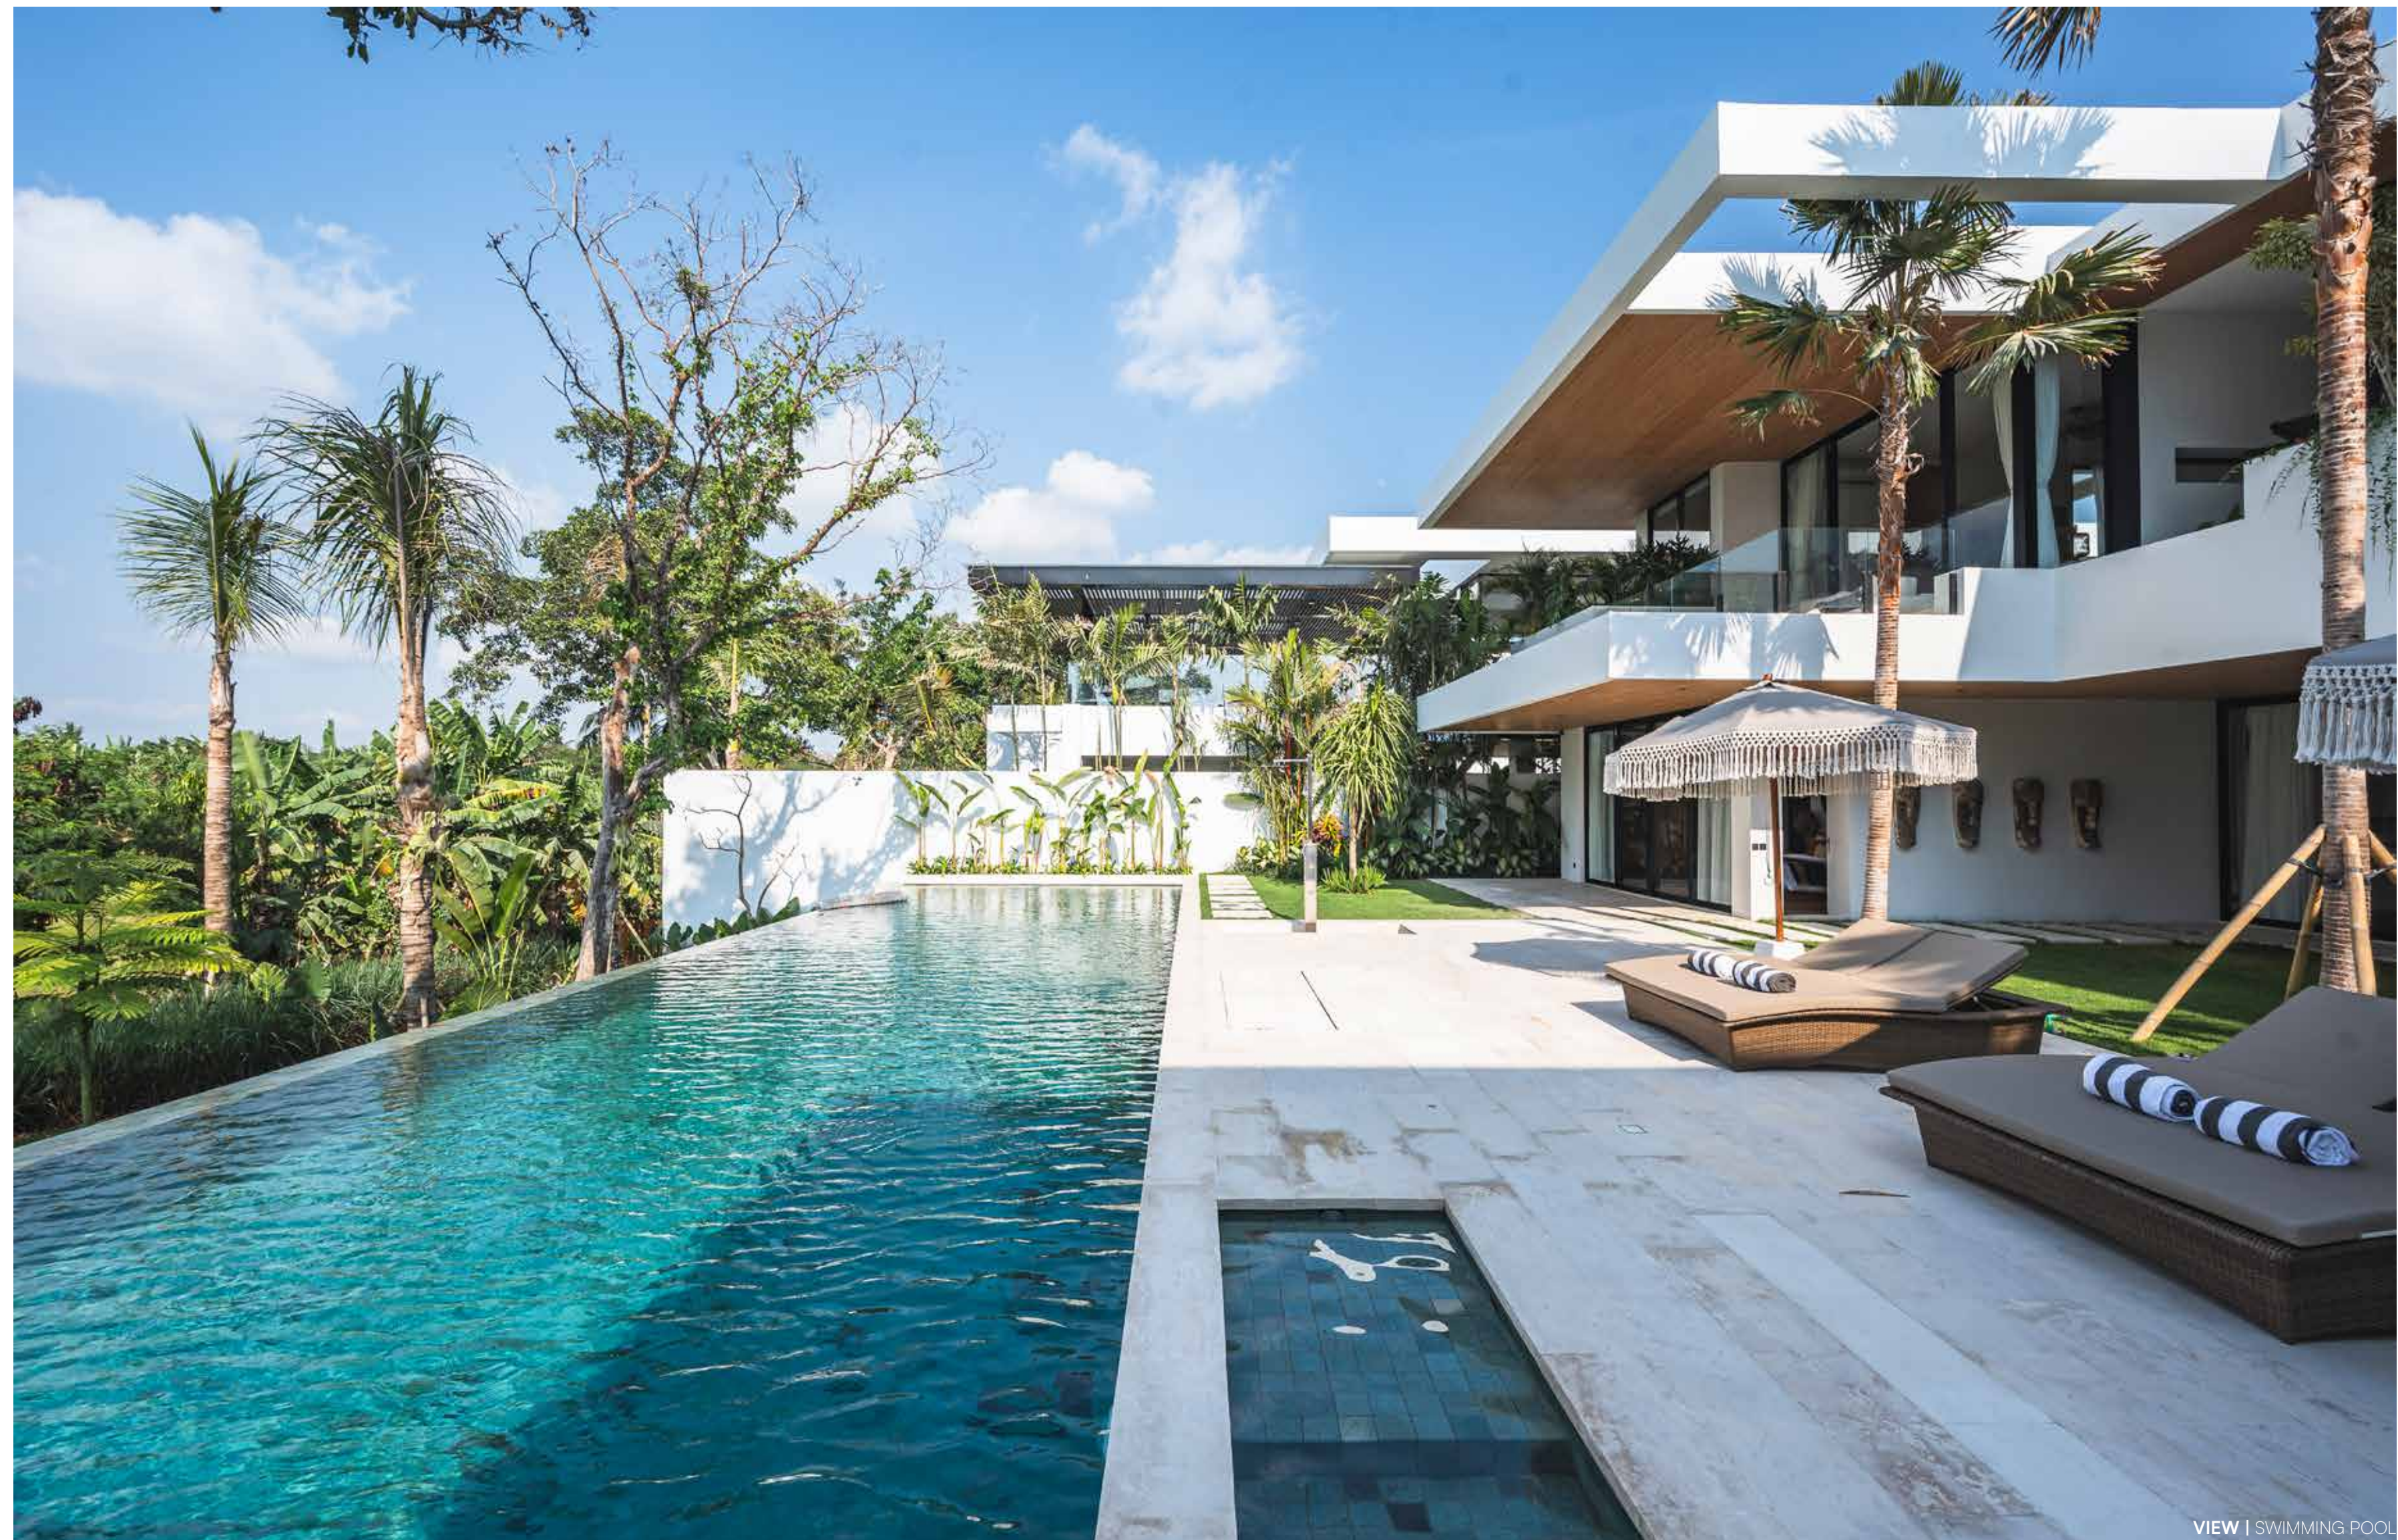

TROPICALITY | Surrounded by lavish gardens filled with vibrant flowers and towering palms, the villa exudes a sense of tranquility and serenity. Soft breezes rustle through the leaves, carrying the sweet scent of frangipanis and the distant sound of waves lapping against the shore. Open-air living spaces seamlessly blend indoor and outdoor environments, allowing you to enjoy the sun-drenched days and starlit nights. With its infinity pool that reflects the sky and the vibrant greens of the landscape, the villa captures the essence of tropical living, creating a perfect sanctuary for relaxation and rejuvenation in paradise.