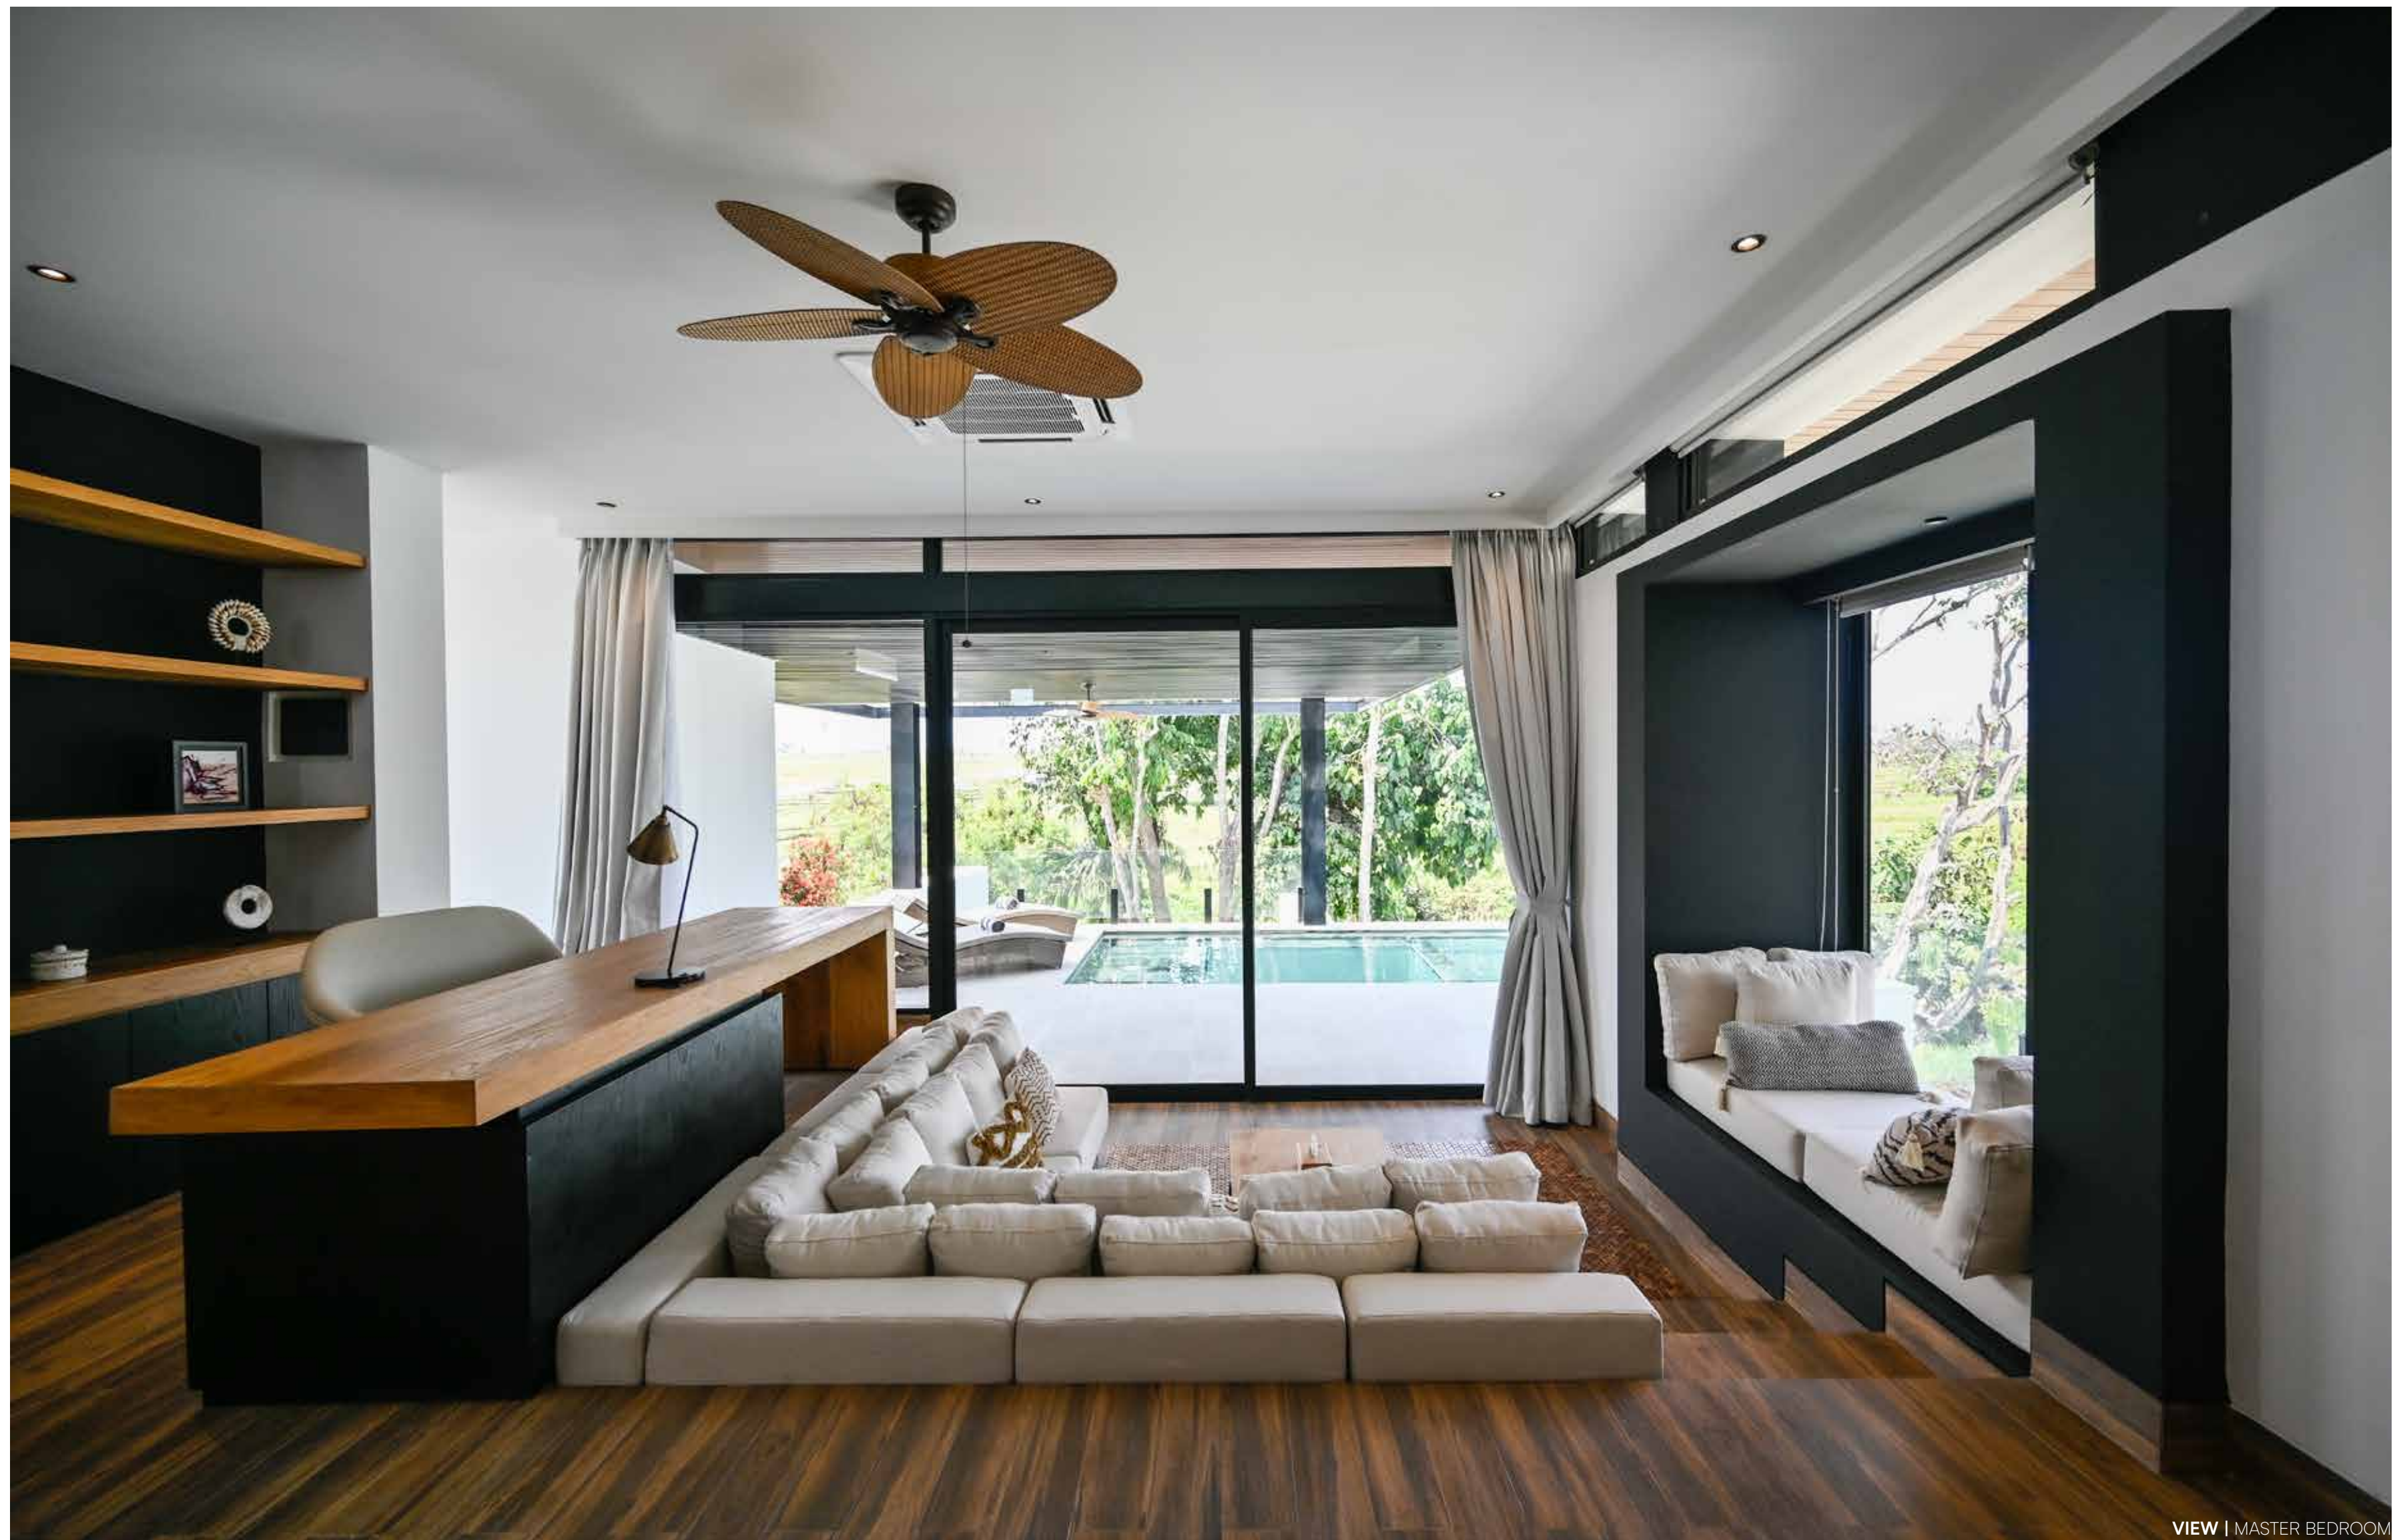

VIEW | MASTER BATHROOM

VIEW | MASTER BEDROOM