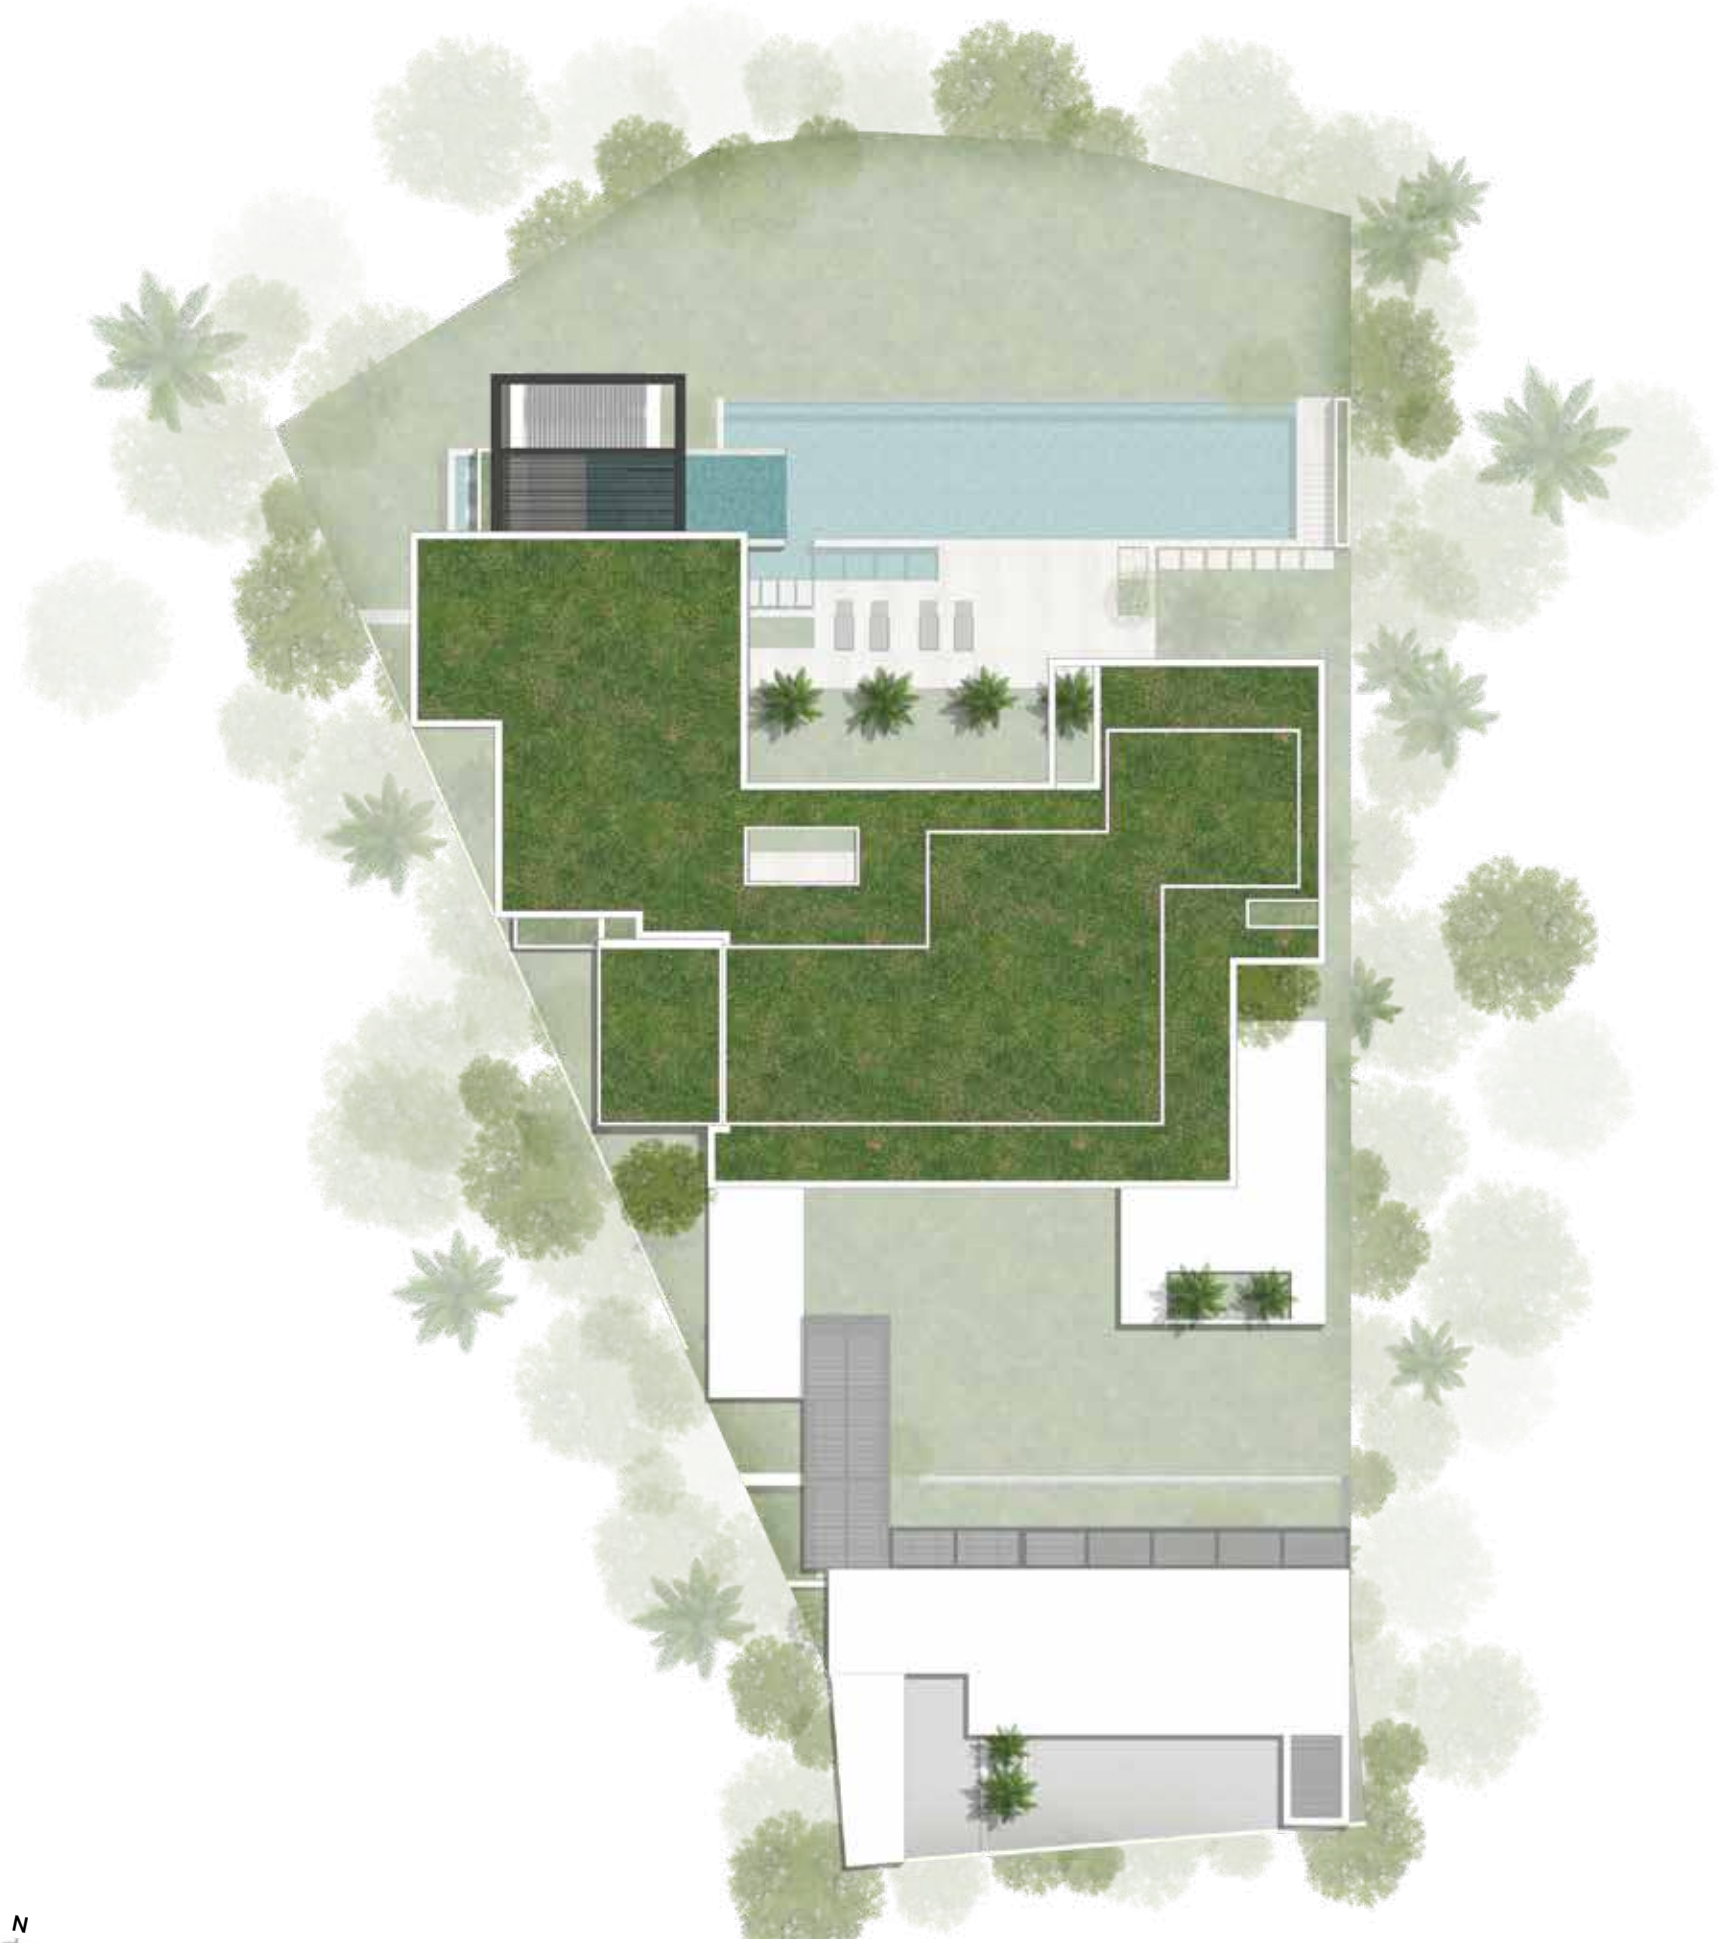

Tumbak Bayuh

Set in the vibrant area of Canggu, this modern contemporary villa epitomizes luxury and sophistication. Designed with clean lines and an open-plan layout, the space is infused with natural light and an airy feel. The sleek interiors feature a harmonious blend of minimalist design and warm, inviting materials, creating a perfect balance of comfort and elegance. Expansive living areas seamlessly connect to beautifully landscaped gardens and a stunning infinity pool, offering a serene oasis for relaxation. With its proximity to trendy cafes, pristine beaches, and lively surf spots, this villa is an ideal retreat for those seeking both tranquility and the dynamic lifestyle. Villa Nica is not just a home; it's an immersive experience, embodying the perfect fusion of contemporary design and Bali's rich natural beauty.

VIEW | ENTRANCE

ENTRANCE | The entrance of Villa Nica captivates with its striking simplicity and elegance. A pair of oversized, minimalist doors made of rich wood stands as a bold focal point, inviting guests into a world of tranquility and style. Flanking the entrance, meticulously curated landscaping features lush tropical plants and vibrant flowers, creating a welcoming atmosphere that enhances the villa's contemporary aesthetic. The path leading to the doors is lined with smooth stones, harmonizing with the natural surroundings while guiding visitors to the heart of the home. Ambient lighting subtly illuminates the entrance, highlighting the architectural details and the beauty of the landscape as day turns to night. This thoughtfully designed entryway not only sets the tone for the villa but also reflects the seamless integration of modern design with Bali's enchanting nature.