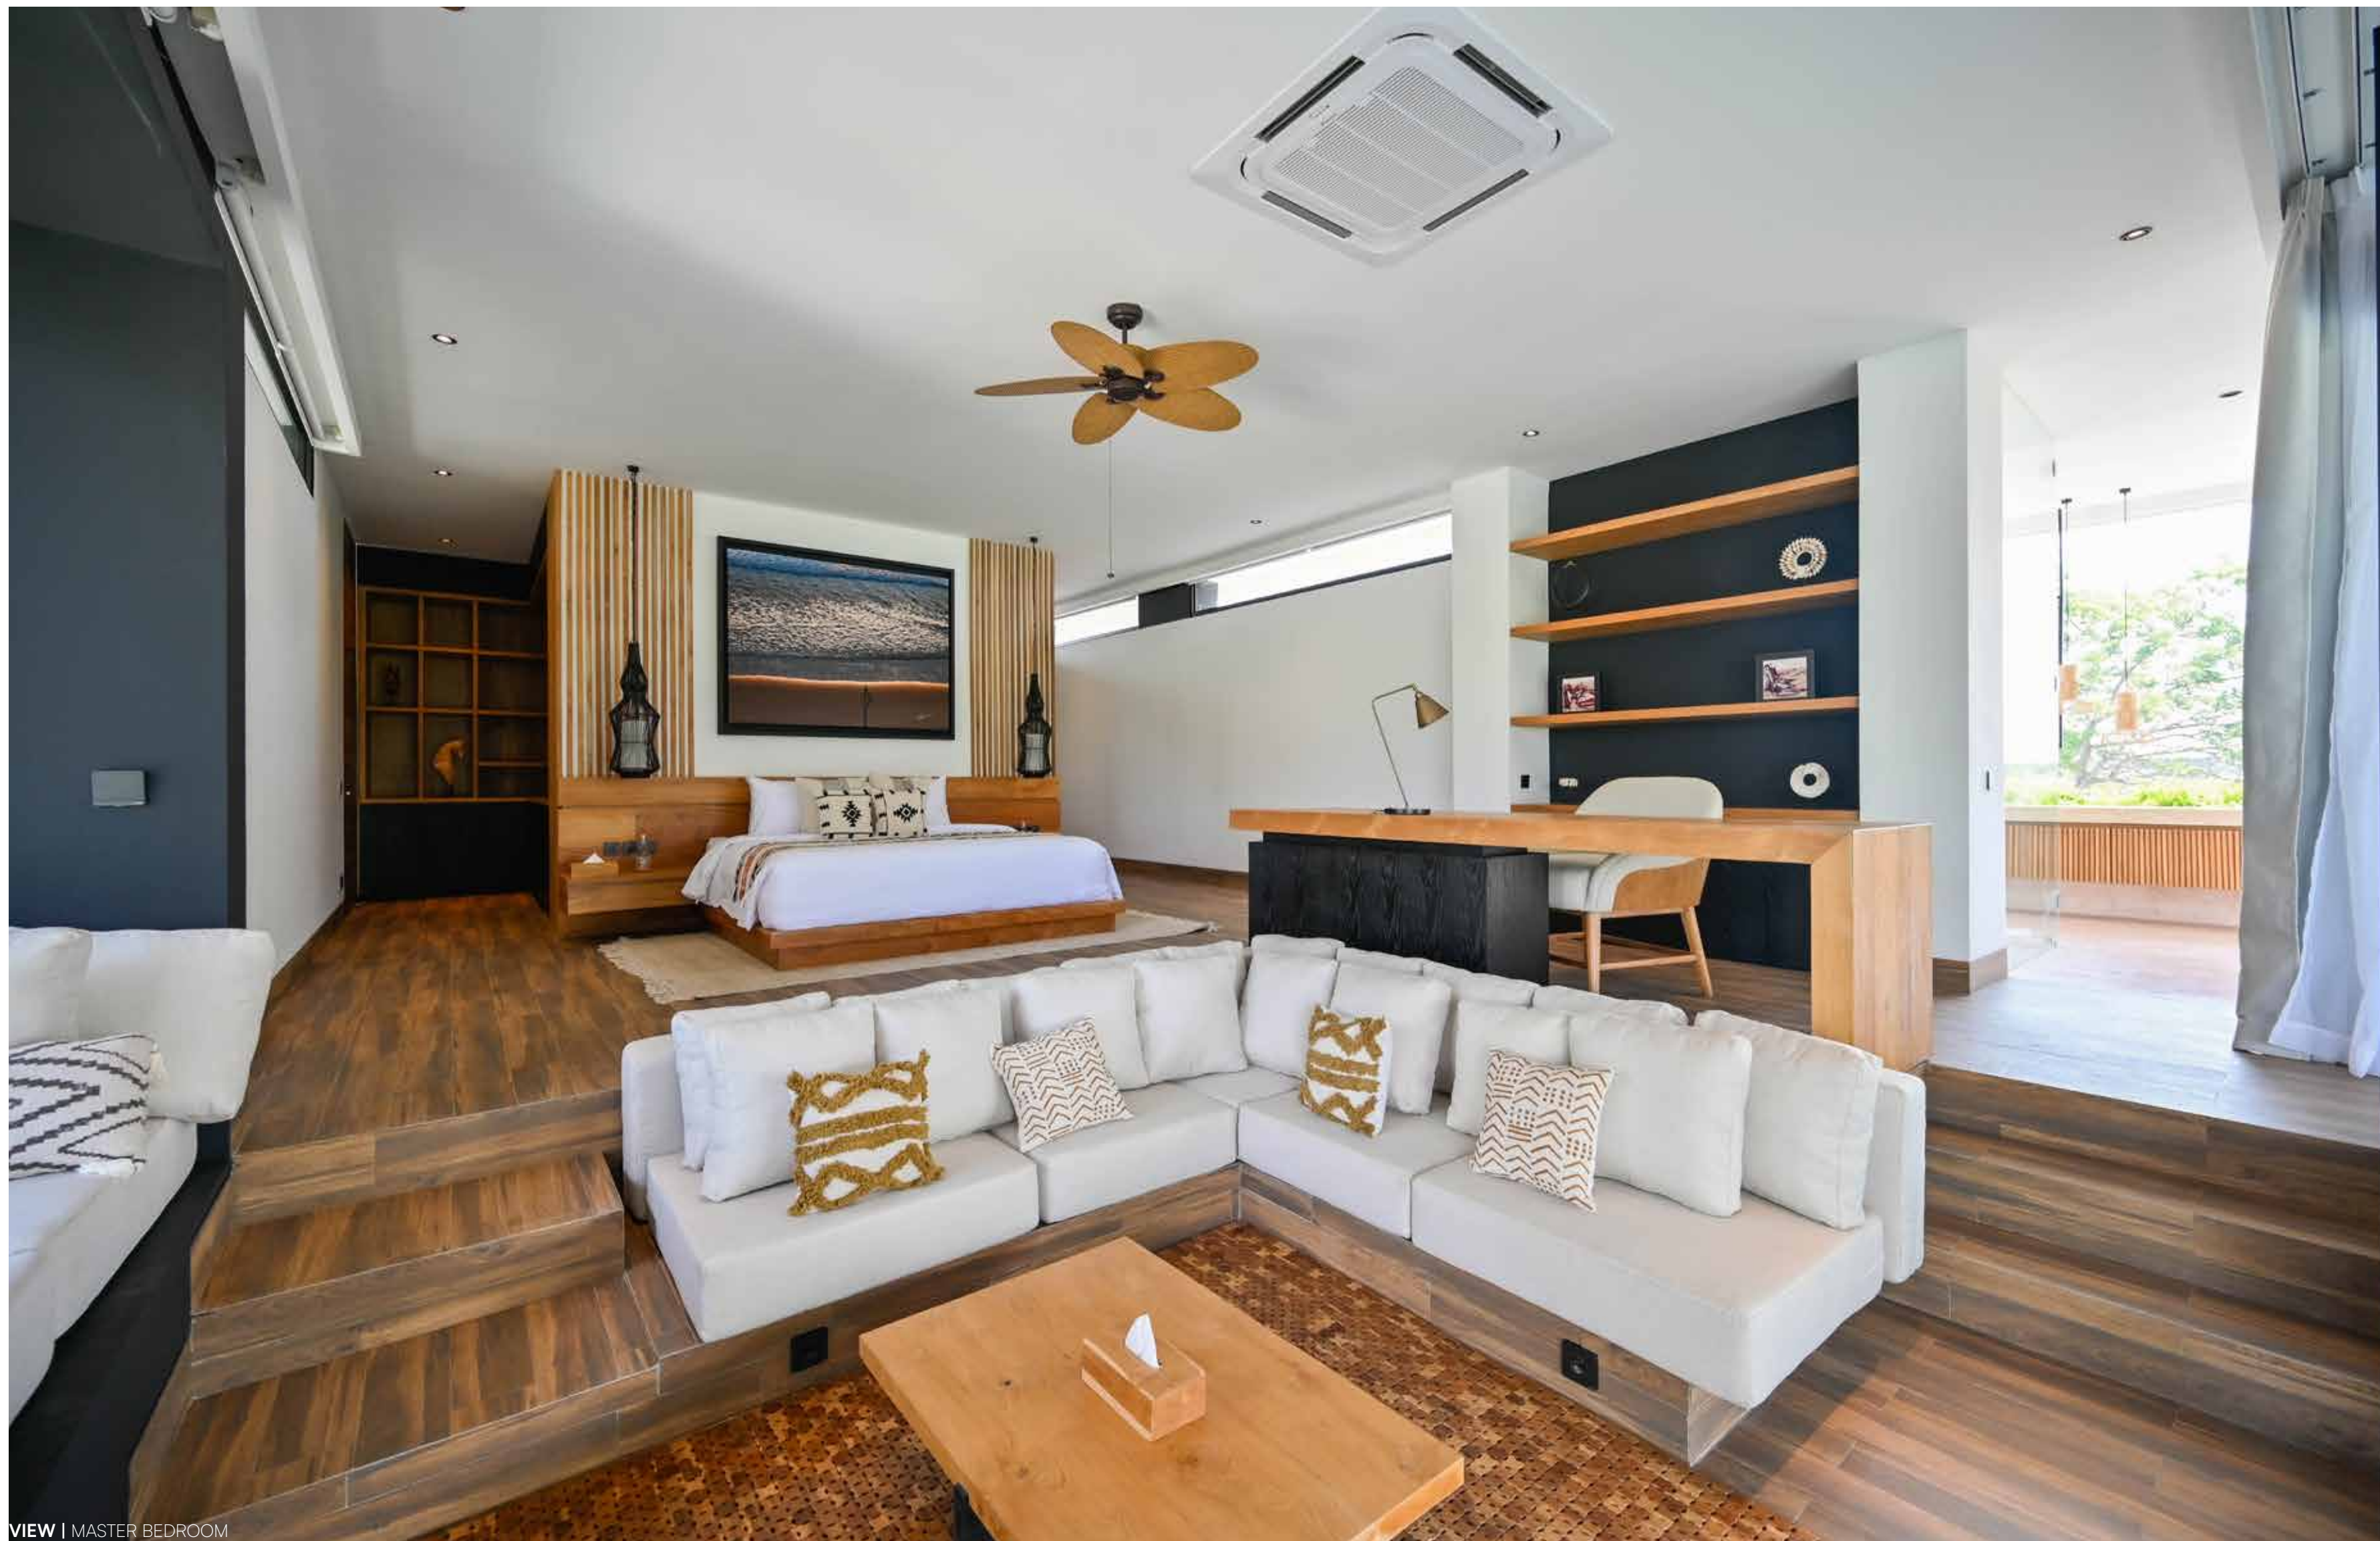

MASTER BEDROOM | Nestled on the upper floor of the villa, the master bedroom is an exquisite sanctuary that boasts breathtaking views of the lush rice fields and an expansive infinity pool below. This spacious retreat features floor-to-ceiling glass walls that invite abundant natural light while framing the stunning landscape, creating an airy and tranquil atmosphere. What truly sets this master bedroom apart is its unique glass pool, which flows seamlessly over the edge, creating an enchanting overflow effect into the main pool below. Rich wooden accents and carefully curated Balinese decor add warmth and character to the space, while the en-suite bathroom offers a spa-like experience with a soaking tub positioned perfectly to gaze out at the main garden. With its unparalleled views, private pool, and exquisite design, the master bedroom is a true oasis of relaxation, inviting you to immerse yourself in the beauty of Bali while enjoying the ultimate in luxury living.